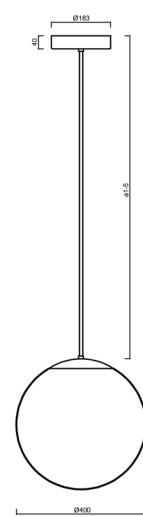

ISIS P3 PE HP

LED-5L08E850Z11/PE3/a3 NL DALI 3K#

WWW.OSMONT.CZ

ISIS P3 PE HP

Product code: ISI62437

Type: LED-5L08E850Z11/PE3/a3 NL DALI 3K#

Short description of the luminaire: Stainless steel polished | pendant high-power LED light DALI | polyethylene shadel rod pendant 60 cm |

Technical

| | |
|---------------------------|--------------------------|
| Types of luminaires | Dimmable |
| Mounting type | Suspended - rod |
| Base material | stainless steel steel |
| Shade material | polyethylene |
| Base color | polished stainless steel |
| Shade color | white |
| Holding the shade | folding system |
| Mounting location | ceiling |
| Width | 400 mm |
| Length | 400 mm |
| Height | 400 mm |
| Diameter | ø 400 mm |
| Hinge length | 600 mm |
| mounting holes (diameter) | 3xø5mm |
| Cable entrance | 2xø16mm |
| Energy Class | D |
| Impact strength | IK10 |
| Operating temperature | from -20°C to +30°C |

Eulum data for calculation programs are available at www.osmont.cz.

Logistic

| | |
|-------------------|----------------------|
| EAN | 8591728018771 |
| Weight NTTO | 3.2 Kg |
| Weight BTTO | 4.3 Kg |
| Number of cartons | 2 pcs |
| Package volume | 0.081 m ³ |
| Package 1 width | 0.405 m |
| Package 1 length | 0.405 m |
| Package 1 height | 0.41 m |
| Warranty* | 60 months |