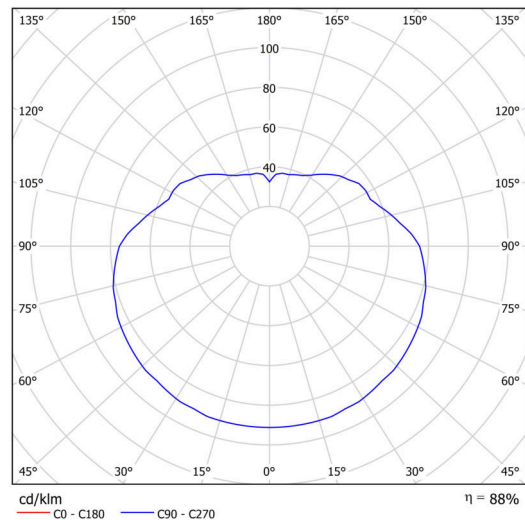

ISIS P3 PE HP

Product code: ISI62431

Type: LED-5L08E850Z11/PE3/a2 NL 3K#

Short description of the luminaire: Stainless steel polished | pendant high-power LED light ON/OFF | polyethylene shadel rod pendant 40 cm |

Technical

Types of luminaires	Classic on/off
Mounting type	Suspended - rod
Base material	stainless steel steel
Shade material	polyethylene
Base color	polished stainless steel
Shade color	white
Holding the shade	folding system
Mounting location	ceiling
Width	400 mm
Length	400 mm
Height	400 mm
Diameter	ø 400 mm
Hinge length	400 mm
mounting holes (diameter)	3xø5mm
Cable entrance	2xø16mm
Energy Class	D
Impact strength	IK10
Operating temperature	from -20°C to +30°C

Electric

Power consumption	52 W
Ingress Protection	IP40
Socket	LED modul
terminal block	snap terminal block
Automatic circuit breaker type B10A	15 pcs
Automatic circuit breaker type B16A	25 pcs
Automatic circuit breaker type C10A	26 pcs
Automatic circuit breaker type C16A	42 pcs

Luminous

Lum. flux of luminaire	7300 lm
Lum. flux of light source	8290 lm
Luminaire efficacy	140 lm/W
Temperature	3000 K
Rated life time LED L80/B10	100000 hours
CRI	Ra80
MacAdam	3
Blue light hazard	Risk group 0

Eulum data for calculation programs are available at www.osmont.cz.