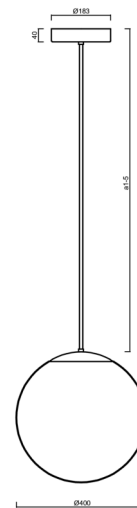

Technical

| | |
|---------------------------|--------------------------|
| Types of luminaires | Classic on/off |
| Mounting type | Suspended - rod |
| Base material | stainless steel steel |
| Shade material | polyethylene |
| Base color | polished stainless steel |
| Shade color | white |
| Holding the shade | folding system |
| Mounting location | ceiling |
| Width | 400 mm |
| Length | 400 mm |
| Height | 400 mm |
| Diameter | ø 400 mm |
| Hinge length | 400 mm |
| mounting holes (diameter) | 3xø5mm |
| Cable entrance | 2xø16mm |
| Energy Class | D |
| Impact strength | IK10 |
| Operating temperature | from -20°C to +30°C |

Electric

| | |
|-------------------------------------|---------------------|
| Power consumption | 52 W |
| Ingress Protection | IP40 |
| Socket | LED modul |
| terminal block | snap terminal block |
| Automatic circuit breaker type B10A | 15 pcs |
| Automatic circuit breaker type B16A | 25 pcs |
| Automatic circuit breaker type C10A | 26 pcs |
| Automatic circuit breaker type C16A | 42 pcs |

Eulum data for calculation programs are available at www.osmont.cz.

Logistic

| | |
|-------------------|----------------------|
| EAN | 8591728018719 |
| Weight NTTO | 3.2 Kg |
| Weight BTTO | 4.3 Kg |
| Number of cartons | 2 pcs |
| Package volume | 0.088 m ³ |
| Package 1 width | 0.405 m |
| Package 1 length | 0.405 m |
| Package 1 height | 0.41 m |
| Warranty* | 60 months |