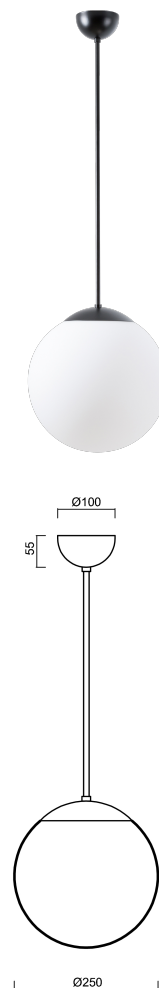

ISIS P2A PM-M

Product code: ISI70437

Type: LED-5L06E300Z11/PM2AM/L60 C 3K#

Short description of the luminaire: Black colour | pendant LED light ON/OFF | matt PMMA shade| rod pendant 60 cm |

Technical data

Types of luminaires	Classic on/off
Mounting type	Suspended - rod
Base material	steel
Shade material	opal polymethyl methacrylate
Base color	black Ral9005
Shade color	white
Holding the shade	steel holder
Mounting location	ceiling
Width	250 mm
Length	250 mm
Height	250 mm
Diameter	ø 250 mm
Suspension length	600 mm
mounting holes (diameter)	none
Energy Class	D
Impact strength	IK06
Operating temperature	from -20°C to +30°C

Electrical data

Power consumption	14 W
Ingress Protection	IP40
Socket	LED modul
terminal block	none
Automatic circuit breaker type B10A	72 pcs
Automatic circuit breaker type B16A	116 pcs
Automatic circuit breaker type C10A	72 pcs
Automatic circuit breaker type C16A	116 pcs
Number of LED drivers	1

Luminous data

Lum. flux of luminaire	2010 lm
Lum. flux of light source	2280 lm
Luminaire efficacy	143 lm/W
Chromaticity temperature	3000 K
Rated life time LED L80/B10	100000 hours
CRI	Ra80
MacAdam	3
Blue light hazard	Risk group 0

Eulum data for calculation programs are available at www.osmont.cz.