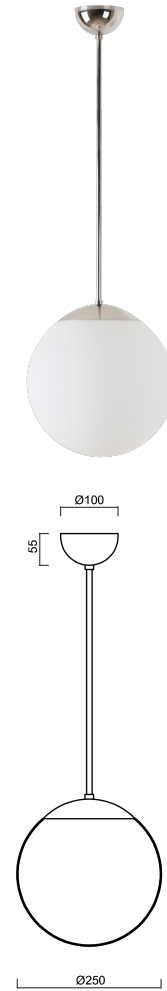

ISIS P2A PM-M

Product code: ISI46981

Type: Z11/PM2AM/L60 NL*

Short description of the luminaire: Stainless steel polished | pendant E27 light ON/OFF | matt PMMA shade | rod pendant 60 cm |

Technical data

Types of luminaires	Classic on/off
Mounting type	Suspended - rod
Base material	stainless steel steel
Shade material	opal polymethyl methacrylate
Base color	polished stainless steel
Shade color	white
Holding the shade	steel holder
Mounting location	ceiling
Width	250 mm
Length	250 mm
Height	250 mm
Diameter	ø 250 mm
Suspension length	600 mm
mounting holes (diameter)	none
Impact strength	IK06
Operating temperature	from -20°C to +30°C

Electrical data

Power consumption	25 W
Ingress Protection	IP40
Socket	E27
terminal block	none

Luminous data

Blue light hazard	Risk group 0

Eulum data for calculation programs are available at www.osmont.cz.