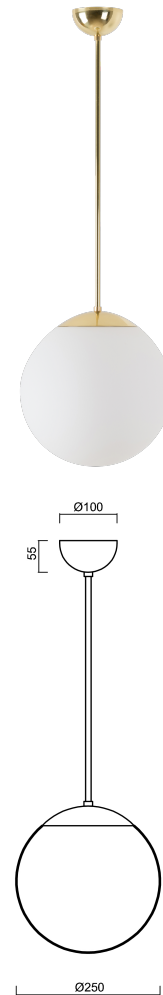

ISIS P2A PM-M

Z11/PM2AM/L80 MS HF*

WWW.OSMONT.CZ

ISIS P2A PM-M

Product code: ISI46974

Type: Z11/PM2AM/L80 MS HF*

Short description of the luminaire: Brass polished | pendant E27 light with HF sensor | matt PMMA shade | rod pendant 80 cm |

Technical data

Types of luminaires	Sensor
Mounting type	Suspended - rod
Base material	brass
Shade material	opal polymethyl methacrylate
Base color	polished brass
Shade color	white
Holding the shade	steel holder
Mounting location	ceiling
Width	250 mm
Length	250 mm
Height	250 mm
Diameter	ø 250 mm
Suspension length	800 mm
mounting holes (diameter)	none
Impact strength	IK06
Operating temperature	from -20°C to +30°C

TECHNICAL SHEET

Logistical data

EAN	8591728209124
Warranty*	60 months

**The warranty for the batteries is valid for 36 months from the date of purchase.*

Additional assortment:

Lampshade

Product code	Name	Color	Picture	Drawing
20725	PM2AM (250mm)	white		