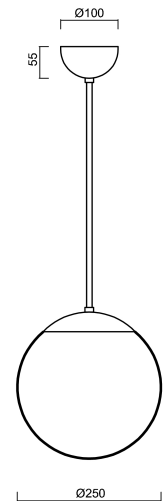

ISIS P2A PM

Z11/PM2A/L80 NL HF*

WWW.OSMONT.CZ

ISIS P2A PM

Product code: ISI46914

Type: Z11/PM2A/L80 NL HF*

Short description of the luminaire: Stainless steel polished | pendant E27 light with HF sensor | PMMA shade | rod pendant 80 cm |

Technical data

Types of luminaires	Sensor
Mounting type	Suspended - rod
Base material	stainless steel steel
Shade material	opal polymethyl methacrylate
Base color	polished stainless steel
Shade color	white
Holding the shade	steel holder
Mounting location	ceiling
Width	250 mm
Length	250 mm
Height	250 mm
Diameter	ø 250 mm
Suspension length	800 mm
mounting holes (diameter)	none
Impact strength	IK06
Operating temperature	from -20°C to +30°C

Electrical data

Power consumption	25 W
Ingress Protection	IP40
Socket	E27
Sensor	HF
terminal block	none

Luminous data

Blue light hazard	Risk group 0
-------------------	--------------

Eulum data for calculation programs are available at www.osmont.cz.

TECHNICAL SHEET

Logistical data

EAN	8591728208523
Warranty*	60 months

**The warranty for the batteries is valid for 36 months from the date of purchase.*

Additional assortment:

Lampshade

Product code	Name	Color	Picture	Drawing
20724	PM2A (250mm)	white		