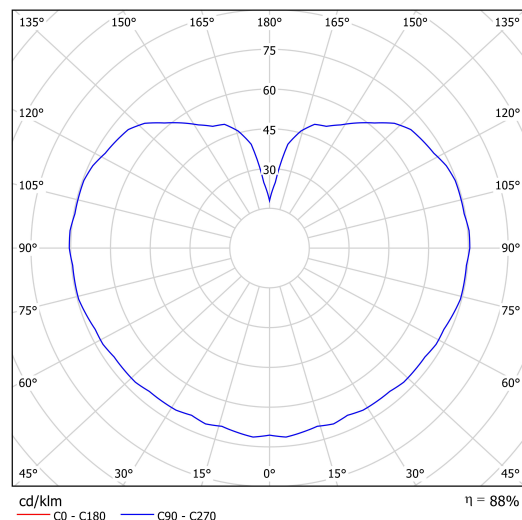

Technical data

Types of luminaires	Sensor
Mounting type	Suspended - rod
Base material	stainless steel steel
Shade material	opal polymethyl methacrylate
Base color	polished stainless steel
Shade color	white
Holding the shade	steel holder
Mounting location	ceiling
Width	250 mm
Length	250 mm
Height	250 mm
Diameter	ø 250 mm
Suspension length	800 mm
mounting holes (diameter)	none
Impact strength	IK06
Operating temperature	from -20°C to +30°C

Electrical data

Power consumption	25 W
Ingress Protection	IP40
Socket	E27
Sensor	HF
terminal block	none

Luminous data

Blue light hazard	Risk group 0
-------------------	--------------

Eulum data for calculation programs are available at www.osmont.cz.

TECHNICAL SHEET

Logistical data

EAN	8591728208523
Warranty*	60 months

**The warranty for the batteries is valid for 36 months from the date of purchase.*

Additional assortment:

Lampshade

Product code	Name	Color	Picture	Drawing
20724	PM2A (250mm)	white		