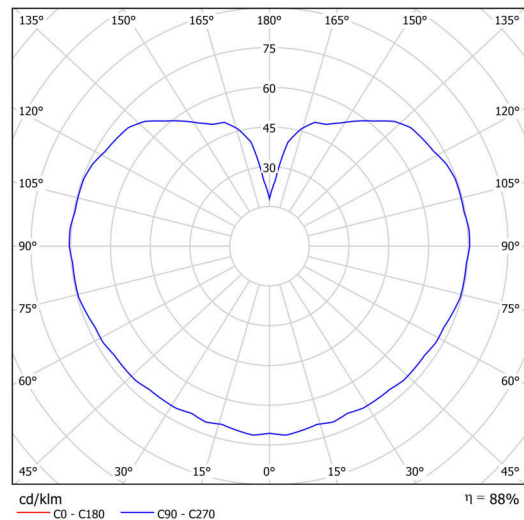

Technical

| | |
|------------------------------|------------------------------|
| Types of luminaires | Classic on/off |
| Mounting type | Suspended - rod |
| Base material | stainless steel steel |
| Shade material | opal polymethyl methacrylate |
| Base color | polished stainless steel |
| Shade color | white |
| Holding the shade | steel holder |
| Mounting location | ceiling |
| Width | 300 mm |
| Length | 300 mm |
| Height | 300 mm |
| Diameter | ø 300 mm |
| Hinge length | 800 mm |
| mounting holes (diameter) | none |
| Installation wire (diameter) | none |
| Energy Class | D |
| Impact strength | IK06 |
| Operating temperature | from -20°C to +30°C |

Luminous

| | |
|-----------------------------|--------------|
| Lum. flux of luminaire | 2960 lm |
| Lum. flux of light source | 3360 lm |
| Luminaire efficacy | 148 lm/W |
| Temperature | 3000 K |
| Rated life time LED L80/B10 | 100000 hours |
| CRI | Ra80 |
| MacAdam | 3 |
| Blue light hazard | Risk group 0 |