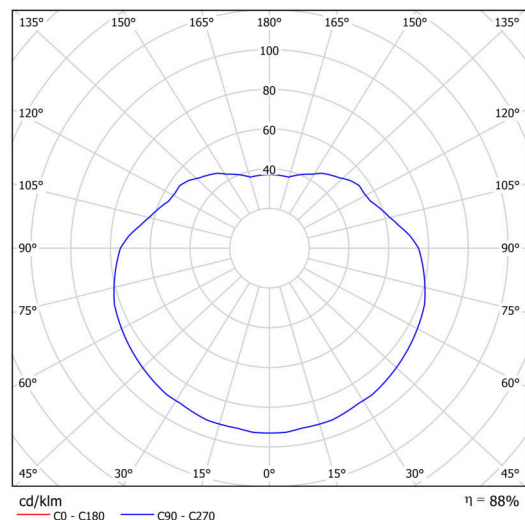

ISIS P2 PM-M

Product code: ISI63722

Type: Z11/PM2M/a3 NB*

Short description of the luminaire: Stainless brushed pendant E27 light ON/OFF and PMMA matt shade.

Technical

Types of luminaires	Classic on/off
Mounting type	Suspended - rod
Base material	stainless steel steel
Shade material	opal polymethyl methacrylate
Base color	brushed stainless steel
Shade color	white
Holding the shade	steel holder
Mounting location	ceiling
Width	300 mm
Length	300 mm
Height	300 mm
Diameter	ø 300 mm
Hinge length	600 mm
mounting holes (diameter)	none
Installation wire (diameter)	none
Impact strength	IK06
Operating temperature	from -20°C to +30°C

Electric

Voltage type	AC
AC voltage	220 - 240 V
Power consumption	25 W
Ingress Protection	IP40
Socket	E27
terminal block	none

Luminous

Blue light hazard	Risk group 0

Eulum data for calculation programs are available at www.osmont.cz.