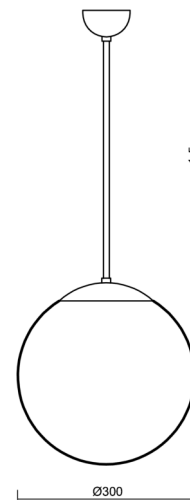

ISIS P2 PM-M

Product code: ISI63722

Type: Z11/PM2M/a3 NB*

Short description of the luminaire: Stainless brushed pendant E27 light ON/OFF and PMMA matt shade.

Technical

Types of luminaires	Classic on/off
Mounting type	Suspended - rod
Base material	stainless steel steel
Shade material	opal polymethyl methacrylate
Base color	brushed stainless steel
Shade color	white
Holding the shade	steel holder
Mounting location	ceiling
Width	300 mm
Length	300 mm
Height	300 mm
Diameter	ø 300 mm
Hinge length	600 mm
mounting holes (diameter)	none
Installation wire (diameter)	none
Impact strength	IK06
Operating temperature	from -20°C to +30°C

Electric

Voltage type	AC
AC voltage	220 - 240 V
Power consumption	25 W
Ingress Protection	IP40
Socket	E27
terminal block	none

Luminous

Blue light hazard	Risk group 0

Eulum data for calculation programs are available at www.osmont.cz.