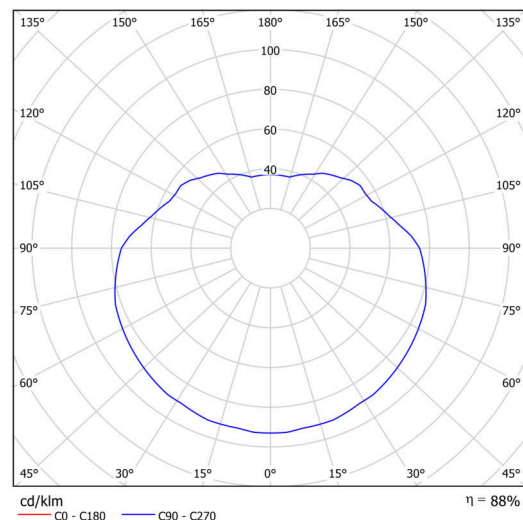

ISIS P2 PM-M

Product code: ISI63720

Type: Z11/PM2M/a1 NB*

Short description of the luminaire: Stainless brushed pendant E27 light ON/OFF and PMMA matt shade.

Technical

Types of luminaires	Classic on/off
Mounting type	Suspended - rod
Base material	stainless steel steel
Shade material	opal polymethyl methacrylate
Base color	brushed stainless steel
Shade color	white
Holding the shade	steel holder
Mounting location	ceiling
Width	300 mm
Length	300 mm
Height	300 mm
Diameter	ø 300 mm
Hinge length	200 mm
mounting holes (diameter)	none
Installation wire (diameter)	none
Impact strength	IK06
Operating temperature	from -20°C to +30°C

Electric

Voltage type	AC
AC voltage	220 - 240 V
Power consumption	25 W
Ingress Protection	IP40
Socket	E27
terminal block	none

Luminous

Blue light hazard	Risk group 0

Eulum data for calculation programs are available at www.osmont.cz.