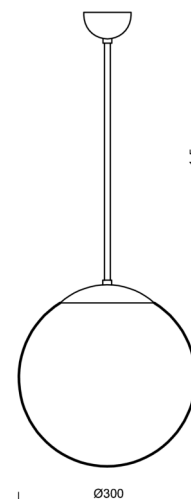

ISIS P2 PM-M

Product code: ISI63720

Type: Z11/PM2M/a1 NB*

Short description of the luminaire: Stainless brushed pendant E27 light ON/OFF and PMMA matt shade.

Technical

Types of luminaires	Classic on/off
Mounting type	Suspended - rod
Base material	stainless steel steel
Shade material	opal polymethyl methacrylate
Base color	brushed stainless steel
Shade color	white
Holding the shade	steel holder
Mounting location	ceiling
Width	300 mm
Length	300 mm
Height	300 mm
Diameter	ø 300 mm
Hinge length	200 mm
mounting holes (diameter)	none
Installation wire (diameter)	none
Impact strength	IK06
Operating temperature	from -20°C to +30°C

Electric

Voltage type	AC
AC voltage	220 - 240 V
Power consumption	25 W
Ingress Protection	IP40
Socket	E27
terminal block	none

Luminous

Blue light hazard	Risk group 0

Eulum data for calculation programs are available at www.osmont.cz.