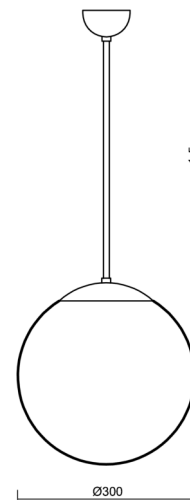

ISIS P2 PE

Product code: ISI52804

Type: Z11/PE2/a5 B*

Short description of the luminaire: White pendant E27 light ON/OFF and polyethylene shade.

Technical

Types of luminaires	Classic on/off
Mounting type	Suspended - rod
Base material	steel
Shade material	polyethylene
Base color	white Ral9003
Shade color	white
Holding the shade	steel holder
Mounting location	ceiling
Width	300 mm
Length	300 mm
Height	300 mm
Diameter	ø 300 mm
Hinge length	1000 mm
mounting holes (diameter)	none
Installation wire (diameter)	none
Impact strength	IK10
Operating temperature	from -20°C to +30°C

Electric

Power consumption	25 W
Ingress Protection	IP40
Socket	E27
terminal block	none

Luminous

Blue light hazard	Risk group 0

Eulum data for calculation programs are available at www.osmont.cz.