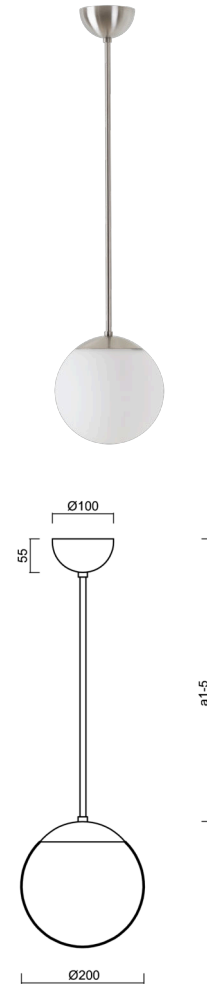

ISIS P1 PM-M

LED-5L05E500Z11/PM1M/a5 NB DALI 4K#

WWW.OSMONT.CZ

ISIS P1 PM-M

Product code: ISI72949

Type: LED-5L05E500Z11/PM1M/a5 NB DALI 4K#

Short description of the luminaire: Stainless brushed finish | pendant LED light | dimmable DALI | PMMA matt shade

Technical

Types of luminaires	Dimmable
Mounting type	Suspended - rod
Base material	stainless steel steel
Shade material	opal polymethyl methacrylate
Base color	brushed stainless steel
Shade color	white
Holding the shade	steel holder
Mounting location	ceiling
Width	200 mm
Length	200 mm
Height	200 mm
Diameter	ø 200 mm
Hinge length	1000 mm
mounting holes (diameter)	none
Installation wire (diameter)	none
Energy Class	D
Impact strength	IK06
Operating temperature	from -20°C to +30°C

Electric

Power consumption	8 W
Ingress Protection	IP40
Socket	LED modul
terminal block	none
Automatic circuit breaker type B16A	45 pcs
Automatic circuit breaker type C16A	70 pcs

Luminous

Lum. flux of luminaire	1130 lm
Lum. flux of light source	1280 lm
Luminaire efficacy	141 lm/W
Temperature	4000 K
Rated life time LED L80/B10	100000 hours
CRI	Ra80
MacAdam	3
Blue light hazard	Risk group 0