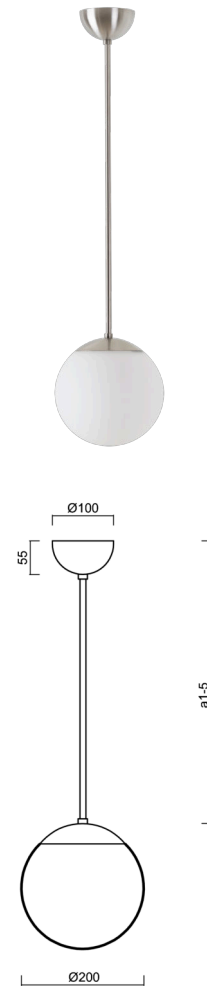

ISIS P1 PM-M

LED-5L05E500Z11/PM1M/a2 NB DALI 4K#

WWW.OSMONT.CZ

ISIS P1 PM-M

Product code: ISI72946

Type: LED-5L05E500Z11/PM1M/a2 NB DALI 4K#

Short description of the luminaire: Stainless brushed finish | pendant LED light | dimmable DALI | PMMA matt shade

Technical

Types of luminaires	Dimmable
Mounting type	Suspended - rod
Base material	stainless steel steel
Shade material	opal polymethyl methacrylate
Base color	brushed stainless steel
Shade color	white
Holding the shade	steel holder
Mounting location	ceiling
Width	200 mm
Length	200 mm
Height	200 mm
Diameter	ø 200 mm
Hinge length	400 mm
mounting holes (diameter)	none
Installation wire (diameter)	none
Energy Class	D
Impact strength	IK06
Operating temperature	from -20°C to +30°C

Electric

Power consumption	8 W
Ingress Protection	IP40
Socket	LED modul
terminal block	none
Automatic circuit breaker type B16A	45 pcs
Automatic circuit breaker type C16A	70 pcs

Luminous

Lum. flux of luminaire	1130 lm
Lum. flux of light source	1280 lm
Luminaire efficacy	141 lm/W
Temperature	4000 K
Rated life time LED L80/B10	100000 hours
CRI	Ra80
MacAdam	3
Blue light hazard	Risk group 0