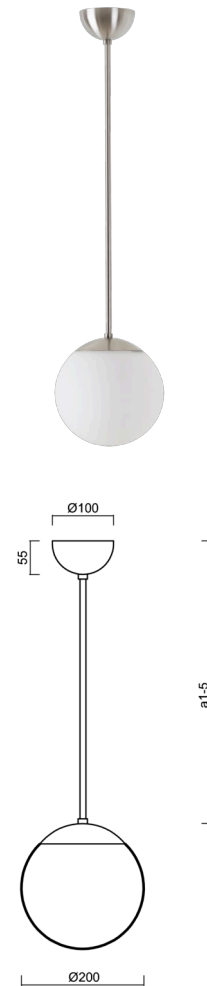

ISIS P1 PM-M

LED-5L05E500Z11/PM1M/a5 NB 4K#

WWW.OSMONT.CZ

ISIS P1 PM-M

Product code: ISI72944

Type: LED-5L05E500Z11/PM1M/a5 NB 4K#

Short description of the luminaire: Stainless brushed finish | pendant LED light | ON/OFF | PMMA matt shade

Technical

Types of luminaires	Classic on/off
Mounting type	Suspended - rod
Base material	stainless steel steel
Shade material	opal polymethyl methacrylate
Base color	brushed stainless steel
Shade color	white
Holding the shade	steel holder
Mounting location	ceiling
Width	200 mm
Length	200 mm
Height	200 mm
Diameter	ø 200 mm
Hinge length	1000 mm
mounting holes (diameter)	none
Installation wire (diameter)	none
Energy Class	D
Impact strength	IK06
Operating temperature	from -20°C to +30°C

Electric

Power consumption	8 W
Ingress Protection	IP40
Socket	LED modul
terminal block	none
Automatic circuit breaker type B10A	50 pcs
Automatic circuit breaker type B16A	78 pcs
Automatic circuit breaker type C10A	84 pcs
Automatic circuit breaker type C16A	130 pcs