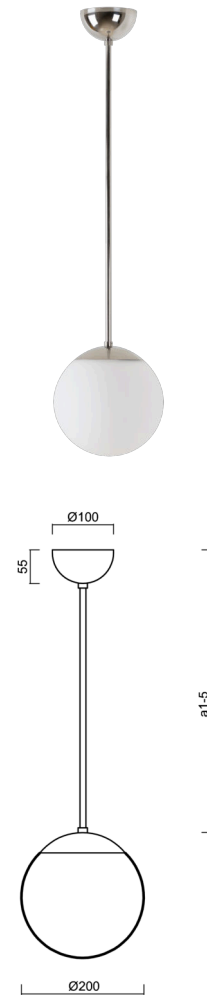

ISIS P1 PM-M

LED-5L05E500Z11/PM1M/a2 NL DALI 4K#

WWW.OSMONT.CZ

ISIS P1 PM-M

Product code: ISI72936

Type: LED-5L05E500Z11/PM1M/a2 NL DALI 4K#

Short description of the luminaire: Stainless polished finish | pendant LED light | dimmable DALI | PMMA matt shade

Technical

Types of luminaires	Dimmable
Mounting type	Suspended - rod
Base material	stainless steel steel
Shade material	opal polymethyl methacrylate
Base color	polished stainless steel
Shade color	white
Holding the shade	steel holder
Mounting location	ceiling
Width	200 mm
Length	200 mm
Height	200 mm
Diameter	ø 200 mm
Hinge length	400 mm
mounting holes (diameter)	none
Installation wire (diameter)	none
Energy Class	D
Impact strength	IK06
Operating temperature	from -20°C to +30°C

Electric

Power consumption	8 W
Ingress Protection	IP40
Socket	LED modul
terminal block	none
Automatic circuit breaker type B16A	45 pcs
Automatic circuit breaker type C16A	70 pcs

Luminous

Lum. flux of luminaire	1130 lm
Lum. flux of light source	1280 lm
Luminaire efficacy	141 lm/W
Temperature	4000 K
Rated life time LED L80/B10	100000 hours
CRI	Ra80
MacAdam	3
Blue light hazard	Risk group 0