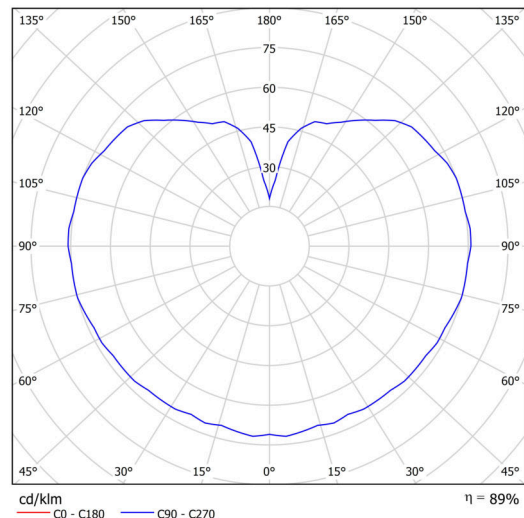

Luminous

Lum. flux of luminaire	1130 lm
Lum. flux of light source	1280 lm
Luminaire efficacy	141 lm/W
Temperature	4000 K
Rated life time LED L80/B10	100000 hours
CRI	Ra80
MacAdam	3
Blue light hazard	Risk group 0

Eulum data for calculation programs are available at www.osmont.cz.