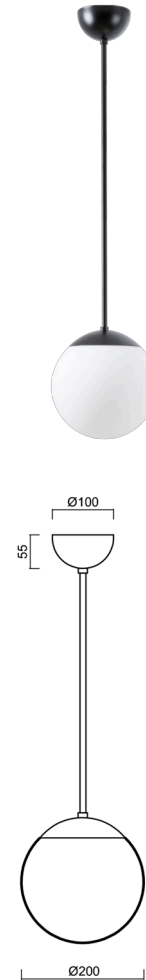

ISIS P1 PM-M

LED-5L05E500Z11/PM1M/a5 C DALI 4K#

WWW.OSMONT.CZ

ISIS P1 PM-M

Product code: ISI72919

Type: LED-5L05E500Z11/PM1M/a5 C DALI 4K#

Short description of the luminaire: Black color | pendant LED light | dimmable DALI | PMMA matt shade

Technical

Types of luminaires	Dimmable
Mounting type	Suspended - rod
Base material	steel
Shade material	opal polymethyl methacrylate
Base color	black Ral9005
Shade color	white
Holding the shade	steel holder
Mounting location	ceiling
Width	200 mm
Length	200 mm
Height	200 mm
Diameter	ø 200 mm
Hinge length	1000 mm
mounting holes (diameter)	none
Installation wire (diameter)	none
Energy Class	D
Impact strength	IK06
Operating temperature	from -20°C to +30°C