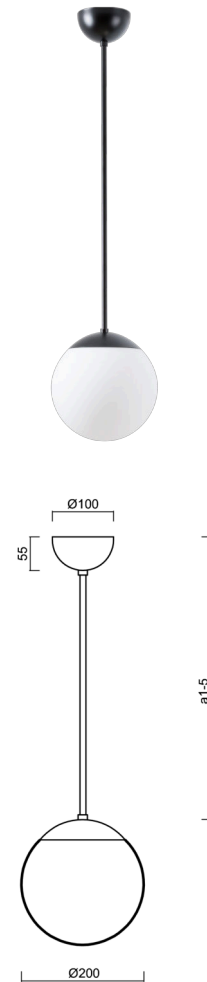

ISIS P1 PM-M

LED-5L05E500Z11/PM1M/a2 C DALI 4K#

WWW.OSMONT.CZ

ISIS P1 PM-M

Product code: ISI72916

Type: LED-5L05E500Z11/PM1M/a2 C DALI 4K#

Short description of the luminaire: Black color | pendant LED light | dimmable DALI | PMMA matt shade

Technical

Types of luminaires	Dimmable
Mounting type	Suspended - rod
Base material	steel
Shade material	opal polymethyl methacrylate
Base color	black Ral9005
Shade color	white
Holding the shade	steel holder
Mounting location	ceiling
Width	200 mm
Length	200 mm
Height	200 mm
Diameter	ø 200 mm
Hinge length	400 mm
mounting holes (diameter)	none
Installation wire (diameter)	none
Energy Class	D
Impact strength	IK06
Operating temperature	from -20°C to +30°C

Electric

Power consumption	8 W
Ingress Protection	IP40
Socket	LED modul
terminal block	none
Automatic circuit breaker type B16A	45 pcs
Automatic circuit breaker type C16A	70 pcs

Luminous

Lum. flux of luminaire	1130 lm
Lum. flux of light source	1280 lm
Luminaire efficacy	141 lm/W
Temperature	4000 K
Rated life time LED L80/B10	100000 hours
CRI	Ra80
MacAdam	3
Blue light hazard	Risk group 0