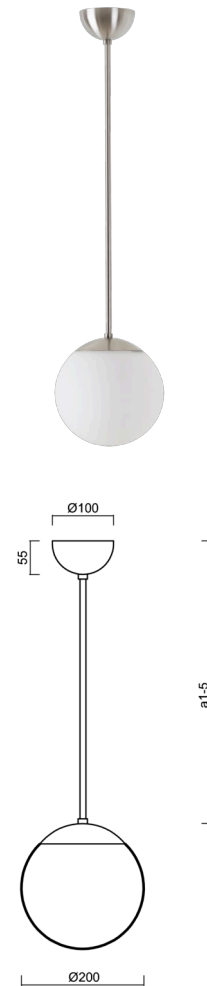

ISIS P1 PM-M

LED-5L05E500Z11/PM1M/a4 NB DALI 3K#

WWW.OSMONT.CZ

ISIS P1 PM-M

Product code: ISI72448

Type: LED-5L05E500Z11/PM1M/a4 NB DALI 3K#

Short description of the luminaire: Stainless brushed finish | pendant LED light | dimmable DALI | PMMA matt shade

Technical

Types of luminaires	Dimmable
Mounting type	Suspended - rod
Base material	stainless steel steel
Shade material	opal polymethyl methacrylate
Base color	brushed stainless steel
Shade color	white
Holding the shade	steel holder
Mounting location	ceiling
Width	200 mm
Length	200 mm
Height	200 mm
Diameter	ø 200 mm
Hinge length	800 mm
mounting holes (diameter)	none
Installation wire (diameter)	none
Energy Class	D
Impact strength	IK06
Operating temperature	from -20°C to +30°C

Electric

Power consumption	8 W
Ingress Protection	IP40
Socket	LED modul
terminal block	none
Automatic circuit breaker type B16A	45 pcs
Automatic circuit breaker type C16A	70 pcs

Luminous

Lum. flux of luminaire	1080 lm
Lum. flux of light source	1230 lm
Luminaire efficacy	135 lm/W
Temperature	3000 K
Rated life time LED L80/B10	100000 hours
CRI	Ra80
MacAdam	3
Blue light hazard	Risk group 0