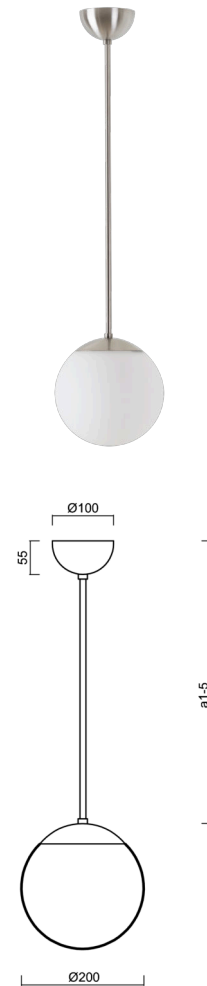

ISIS P1 PM-M

LED-5L05E500Z11/PM1M/a4 NB 3K#

WWW.OSMONT.CZ

ISIS P1 PM-M

Product code: ISI72443

Type: LED-5L05E500Z11/PM1M/a4 NB 3K#

Short description of the luminaire: Stainless brushed finish | pendant LED light | ON/OFF | PMMA matt shade

Technical

Types of luminaires	Classic on/off
Mounting type	Suspended - rod
Base material	stainless steel steel
Shade material	opal polymethyl methacrylate
Base color	brushed stainless steel
Shade color	white
Holding the shade	steel holder
Mounting location	ceiling
Width	200 mm
Length	200 mm
Height	200 mm
Diameter	ø 200 mm
Hinge length	800 mm
mounting holes (diameter)	none
Installation wire (diameter)	none
Energy Class	D
Impact strength	IK06
Operating temperature	from -20°C to +30°C

Electric

Power consumption	8 W
Ingress Protection	IP40
Socket	LED modul
terminal block	none
Automatic circuit breaker type B10A	50 pcs
Automatic circuit breaker type B16A	78 pcs
Automatic circuit breaker type C10A	84 pcs
Automatic circuit breaker type C16A	130 pcs