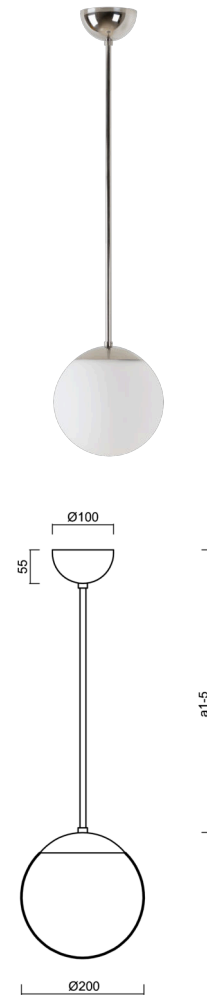

ISIS P1 PM-M

LED-5L05E500Z11/PM1M/a3 NL DALI 3K#

WWW.OSMONT.CZ

ISIS P1 PM-M

Product code: ISI72437

Type: LED-5L05E500Z11/PM1M/a3 NL DALI 3K#

Short description of the luminaire: Stainless polished finish | pendant LED light | dimmable DALI | PMMA matt shade

Technical

Types of luminaires	Dimmable
Mounting type	Suspended - rod
Base material	stainless steel steel
Shade material	opal polymethyl methacrylate
Base color	polished stainless steel
Shade color	white
Holding the shade	steel holder
Mounting location	ceiling
Width	200 mm
Length	200 mm
Height	200 mm
Diameter	ø 200 mm
Hinge length	600 mm
mounting holes (diameter)	none
Installation wire (diameter)	none
Energy Class	D
Impact strength	IK06
Operating temperature	from -20°C to +30°C

Electric

Power consumption	8 W
Ingress Protection	IP40
Socket	LED modul
terminal block	none
Automatic circuit breaker type B16A	45 pcs
Automatic circuit breaker type C16A	70 pcs

Luminous

Lum. flux of luminaire	1080 lm
Lum. flux of light source	1230 lm
Luminaire efficacy	135 lm/W
Temperature	3000 K
Rated life time LED L80/B10	100000 hours
CRI	Ra80
MacAdam	3
Blue light hazard	Risk group 0