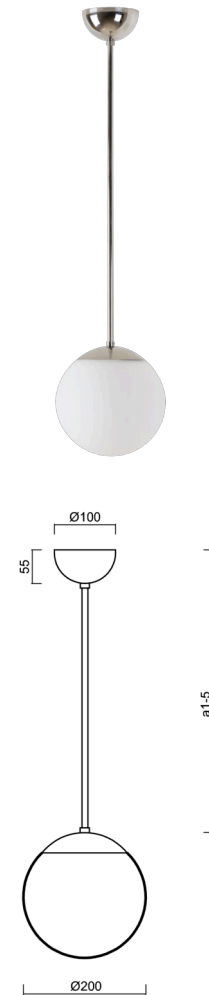

ISIS P1 PM-M

Product code: ISI72436

Type: LED-5L05E500Z11/PM1M/a2 NL DALI 3K#

Short description of the luminaire: Stainless polished finish | pendant LED light | dimmable DALI | PMMA matt shade

Technical

Types of luminaires	Dimmable
Mounting type	Suspended - rod
Base material	stainless steel steel
Shade material	opal polymethyl methacrylate
Base color	polished stainless steel
Shade color	white
Holding the shade	steel holder
Mounting location	ceiling
Width	200 mm
Length	200 mm
Height	200 mm
Diameter	ø 200 mm
Hinge length	400 mm
mounting holes (diameter)	none
Installation wire (diameter)	none
Energy Class	D
Impact strength	IK06
Operating temperature	from -20°C to +30°C

Electric

Power consumption	8 W
Ingress Protection	IP40
Socket	LED modul
terminal block	none
Automatic circuit breaker type B16A	45 pcs
Automatic circuit breaker type C16A	70 pcs

Luminous

Lum. flux of luminaire	1080 lm
Lum. flux of light source	1230 lm
Luminaire efficacy	135 lm/W
Temperature	3000 K
Rated life time LED L80/B10	100000 hours
CRI	Ra80
MacAdam	3
Blue light hazard	Risk group 0

Eulum data for calculation programs are available at www.osmont.cz.