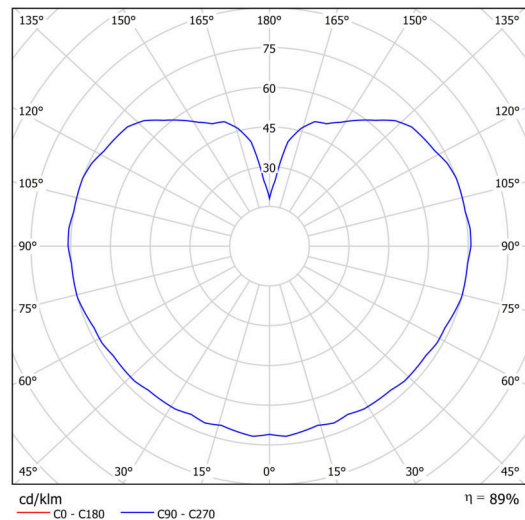

Technical

Types of luminaires	Classic on/off
Mounting type	Suspended - rod
Base material	stainless steel steel
Shade material	opal polymethyl methacrylate
Base color	polished stainless steel
Shade color	white
Holding the shade	steel holder
Mounting location	ceiling
Width	200 mm
Length	200 mm
Height	200 mm
Diameter	ø 200 mm
Hinge length	400 mm
mounting holes (diameter)	none
Installation wire (diameter)	none
Energy Class	D
Impact strength	IK06
Operating temperature	from -20°C to +30°C

Luminous

Lum. flux of luminaire	1080 lm
Lum. flux of light source	1230 lm
Luminaire efficacy	135 lm/W
Temperature	3000 K
Rated life time LED L80/B10	100000 hours
CRI	Ra80
MacAdam	3
Blue light hazard	Risk group 0