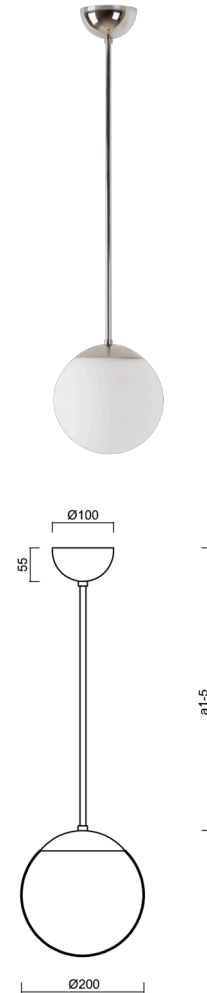

ISIS P1 PM-M

LED-5L05E500Z11/PM1M/a2 NL 3K#

WWW.OSMONT.CZ

ISIS P1 PM-M

Product code: ISI72431

Type: LED-5L05E500Z11/PM1M/a2 NL 3K#

Short description of the luminaire: Stainless polished finish | pendant LED light | ON/OFF | PMMA matt shade

Technical

Types of luminaires	Classic on/off
Mounting type	Suspended - rod
Base material	stainless steel steel
Shade material	opal polymethyl methacrylate
Base color	polished stainless steel
Shade color	white
Holding the shade	steel holder
Mounting location	ceiling
Width	200 mm
Length	200 mm
Height	200 mm
Diameter	ø 200 mm
Hinge length	400 mm
mounting holes (diameter)	none
Installation wire (diameter)	none
Energy Class	D
Impact strength	IK06
Operating temperature	from -20°C to +30°C

Electric

Power consumption	8 W
Ingress Protection	IP40
Socket	LED modul
terminal block	none
Automatic circuit breaker type B10A	50 pcs
Automatic circuit breaker type B16A	78 pcs
Automatic circuit breaker type C10A	84 pcs
Automatic circuit breaker type C16A	130 pcs