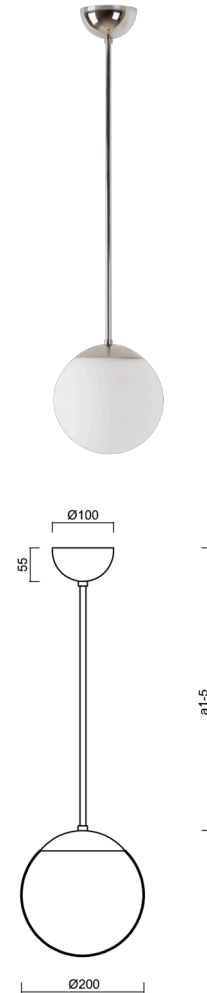

ISIS P1 PM-M

LED-5L05E500Z11/PM1M/a1 NL 3K#

WWW.OSMONT.CZ

ISIS P1 PM-M

Product code: ISI72430

Type: LED-5L05E500Z11/PM1M/a1 NL 3K#

Short description of the luminaire: Stainless polished finish | pendant LED light | ON/OFF | PMMA matt shade

Technical

Types of luminaires	Classic on/off
Mounting type	Suspended - rod
Base material	stainless steel steel
Shade material	opal polymethyl methacrylate
Base color	polished stainless steel
Shade color	white
Holding the shade	steel holder
Mounting location	ceiling
Width	200 mm
Length	200 mm
Height	200 mm
Diameter	ø 200 mm
Hinge length	200 mm
mounting holes (diameter)	none
Installation wire (diameter)	none
Energy Class	D
Impact strength	IK06
Operating temperature	from -20°C to +30°C

Electric

Power consumption	8 W
Ingress Protection	IP40
Socket	LED modul
terminal block	none
Automatic circuit breaker type B10A	50 pcs
Automatic circuit breaker type B16A	78 pcs
Automatic circuit breaker type C10A	84 pcs
Automatic circuit breaker type C16A	130 pcs