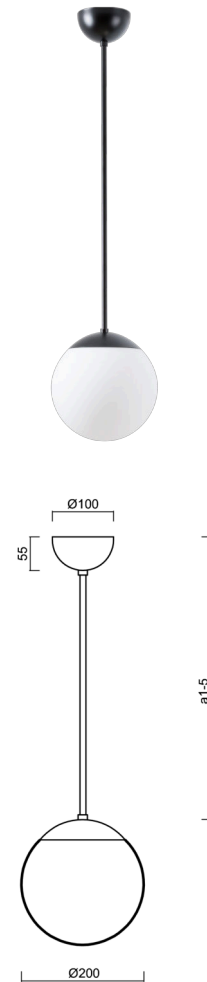

ISIS P1 PM-M

LED-5L05E500Z11/PM1M/a5 C DALI 3K#

WWW.OSMONT.CZ

ISIS P1 PM-M

Product code: ISI72419

Type: LED-5L05E500Z11/PM1M/a5 C DALI 3K#

Short description of the luminaire: Black color | pendant LED light | dimmable DALI | PMMA matt shade

Technical

Types of luminaires	Dimmable
Mounting type	Suspended - rod
Base material	steel
Shade material	opal polymethyl methacrylate
Base color	black Ral9005
Shade color	white
Holding the shade	steel holder
Mounting location	ceiling
Width	200 mm
Length	200 mm
Height	200 mm
Diameter	ø 200 mm
Hinge length	1000 mm
mounting holes (diameter)	none
Installation wire (diameter)	none
Energy Class	D
Impact strength	IK06
Operating temperature	from -20°C to +30°C

Electric

Power consumption	8 W
Ingress Protection	IP40
Socket	LED modul
terminal block	none
Automatic circuit breaker type B16A	45 pcs
Automatic circuit breaker type C16A	70 pcs

Luminous

Lum. flux of luminaire	1080 lm
Lum. flux of light source	1230 lm
Luminaire efficacy	135 lm/W
Temperature	3000 K
Rated life time LED L80/B10	100000 hours
CRI	Ra80
MacAdam	3
Blue light hazard	Risk group 0