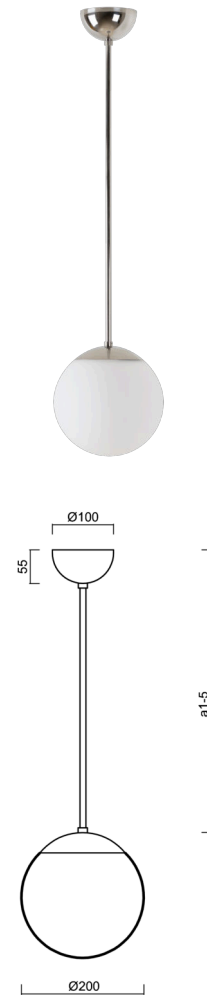

ISIS P1 PM-M

Product code: ISI71659

Type: Z11/PM1M/a5 NL

Short description of the luminaire: Stainless polished pendant E27 light ON/OFF and PMMA matt shade.

Technical

Types of luminaires	Classic on/off
Mounting type	Suspended - rod
Base material	stainless steel steel
Shade material	opal polymethyl methacrylate
Base color	polished stainless steel
Shade color	white
Holding the shade	steel holder
Mounting location	ceiling
Width	200 mm
Length	200 mm
Height	200 mm
Diameter	ø 200 mm
Hinge length	1000 mm
mounting holes (diameter)	none
Installation wire (diameter)	none
Impact strength	IK06
Operating temperature	from -20°C to +30°C

Electric

Voltage type	AC
AC voltage	220 - 240 V
Power consumption	25 W
Ingress Protection	IP40
Socket	E27
terminal block	none

Luminous

Blue light hazard	Risk group 0

Eulum data for calculation programs are available at www.osmont.cz.