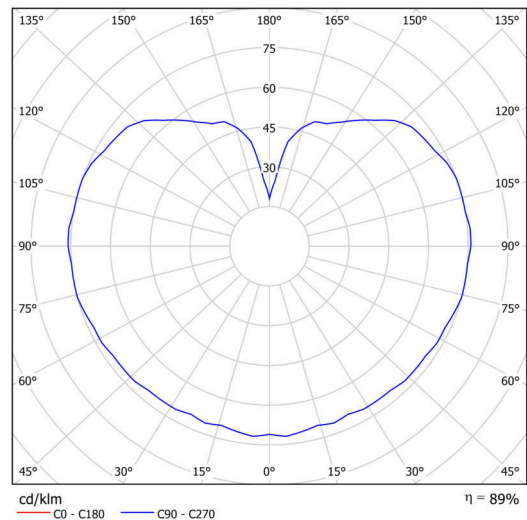

ISIS P1 PM-M

Product code: ISI71657

Type: Z11/PM1M/a3 NL

Short description of the luminaire: Stainless polished pendant E27 light ON/OFF and PMMA matt shade.

Technical

Types of luminaires	Classic on/off
Mounting type	Suspended - rod
Base material	stainless steel steel
Shade material	opal polymethyl methacrylate
Base color	polished stainless steel
Shade color	white
Holding the shade	steel holder
Mounting location	ceiling
Width	200 mm
Length	200 mm
Height	200 mm
Diameter	ø 200 mm
Hinge length	600 mm
mounting holes (diameter)	none
Installation wire (diameter)	none
Impact strength	IK06
Operating temperature	from -20°C to +30°C

Electric

Voltage type	AC
AC voltage	220 - 240 V
Power consumption	25 W
Ingress Protection	IP40
Socket	E27
terminal block	none

Luminous

Blue light hazard	Risk group 0

Eulum data for calculation programs are available at www.osmont.cz.