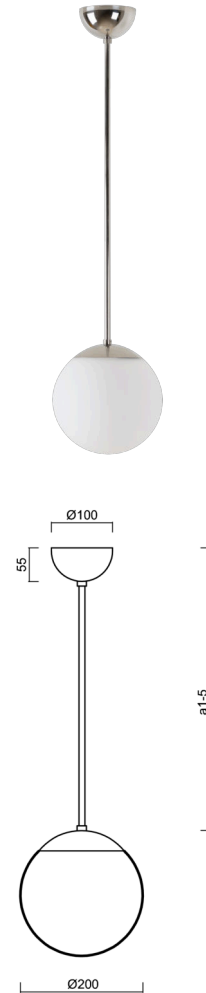

ISIS P1 PM-M

Product code: ISI71657

Type: Z11/PM1M/a3 NL

Short description of the luminaire: Stainless polished pendant E27 light ON/OFF and PMMA matt shade.

Technical

Types of luminaires	Classic on/off
Mounting type	Suspended - rod
Base material	stainless steel steel
Shade material	opal polymethyl methacrylate
Base color	polished stainless steel
Shade color	white
Holding the shade	steel holder
Mounting location	ceiling
Width	200 mm
Length	200 mm
Height	200 mm
Diameter	ø 200 mm
Hinge length	600 mm
mounting holes (diameter)	none
Installation wire (diameter)	none
Impact strength	IK06
Operating temperature	from -20°C to +30°C

Electric

Voltage type	AC
AC voltage	220 - 240 V
Power consumption	25 W
Ingress Protection	IP40
Socket	E27
terminal block	none

Luminous

Blue light hazard	Risk group 0

Eulum data for calculation programs are available at www.osmont.cz.