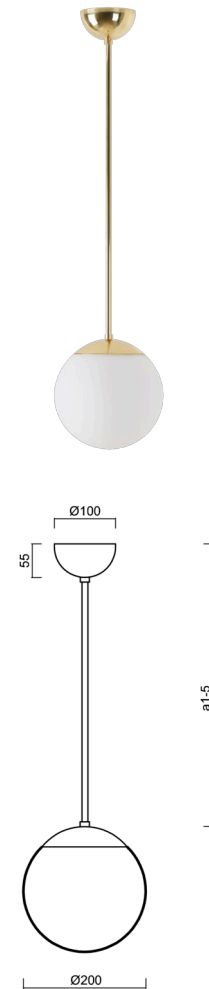

ISIS P1 PM-M

Product code: ISI71653

Type: Z11/PM1M/a4 MS

Short description of the luminaire: Brass pendant E27 light ON/OFF and PMMA matt shade.

Technical

Types of luminaires	Classic on/off
Mounting type	Suspended - rod
Base material	brass
Shade material	opal polymethyl methacrylate
Base color	polished brass
Shade color	white
Holding the shade	steel holder
Mounting location	ceiling
Width	200 mm
Length	200 mm
Height	200 mm
Diameter	ø 200 mm
Hinge length	800 mm
mounting holes (diameter)	none
Installation wire (diameter)	none
Impact strength	IK06
Operating temperature	from -20°C to +30°C

Electric

Voltage type	AC
AC voltage	220 - 240 V
Power consumption	25 W
Ingress Protection	IP40
Socket	E27
terminal block	none

Luminous

Blue light hazard	Risk group 0

Eulum data for calculation programs are available at www.osmont.cz.