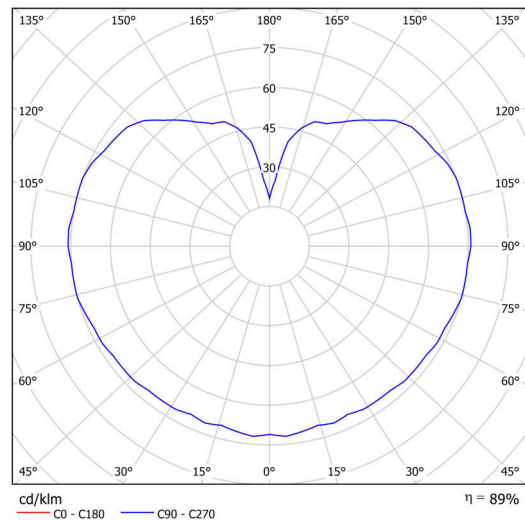

ISIS P1 PM-M

Product code: ISI71649

Type: Z11/PM1M/a5 C

Short description of the luminaire: Black pendant E27 light ON/OFF and PMMA matt shade.

Technical

Types of luminaires	Classic on/off
Mounting type	Suspended - rod
Base material	steel
Shade material	opal polymethyl methacrylate
Base color	black Ral9005
Shade color	white
Holding the shade	steel holder
Mounting location	ceiling
Width	200 mm
Length	200 mm
Height	200 mm
Diameter	ø 200 mm
Hinge length	1000 mm
mounting holes (diameter)	none
Installation wire (diameter)	none
Impact strength	IK06
Operating temperature	from -20°C to +30°C

Electric

Voltage type	AC
AC voltage	220 - 240 V
Power consumption	25 W
Ingress Protection	IP40
Socket	E27
terminal block	none

Luminous

Blue light hazard	Risk group 0

Eulum data for calculation programs are available at www.osmont.cz.