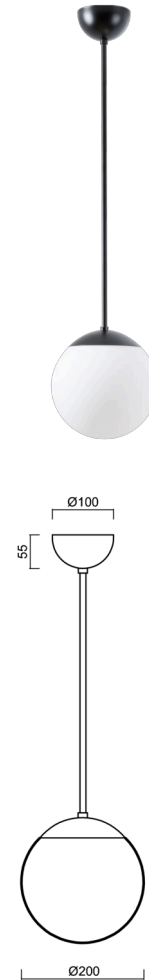

ISIS P1 PM-M

Product code: ISI71649

Type: Z11/PM1M/a5 C

Short description of the luminaire: Black pendant E27 light ON/OFF and PMMA matt shade.

Technical

Types of luminaires	Classic on/off
Mounting type	Suspended - rod
Base material	steel
Shade material	opal polymethyl methacrylate
Base color	black Ral9005
Shade color	white
Holding the shade	steel holder
Mounting location	ceiling
Width	200 mm
Length	200 mm
Height	200 mm
Diameter	ø 200 mm
Hinge length	1000 mm
mounting holes (diameter)	none
Installation wire (diameter)	none
Impact strength	IK06
Operating temperature	from -20°C to +30°C

Electric

Voltage type	AC
AC voltage	220 - 240 V
Power consumption	25 W
Ingress Protection	IP40
Socket	E27
terminal block	none

Luminous

Blue light hazard	Risk group 0

Eulum data for calculation programs are available at www.osmont.cz.