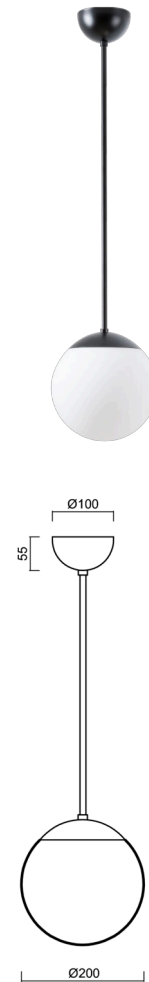

ISIS P1 PM-M

Z11/PM1M/a4 C

WWW.OSMONT.CZ

ISIS P1 PM-M

Product code: ISI71648

Type: Z11/PM1M/a4 C

Short description of the luminaire: Black pendant E27 light ON/OFF and PMMA matt shade.

Technical

Types of luminaires	Classic on/off
Mounting type	Suspended - rod
Base material	steel
Shade material	opal polymethyl methacrylate
Base color	black Ral9005
Shade color	white
Holding the shade	steel holder
Mounting location	ceiling
Width	200 mm
Length	200 mm
Height	200 mm
Diameter	ø 200 mm
Hinge length	800 mm
mounting holes (diameter)	none
Installation wire (diameter)	none
Impact strength	IK06
Operating temperature	from -20°C to +30°C

Electric

Voltage type	AC
AC voltage	220 - 240 V
Power consumption	25 W
Ingress Protection	IP40
Socket	E27
terminal block	none

Luminous

Blue light hazard	Risk group 0
-------------------	--------------

Eulum data for calculation programs are available at www.osmont.cz.