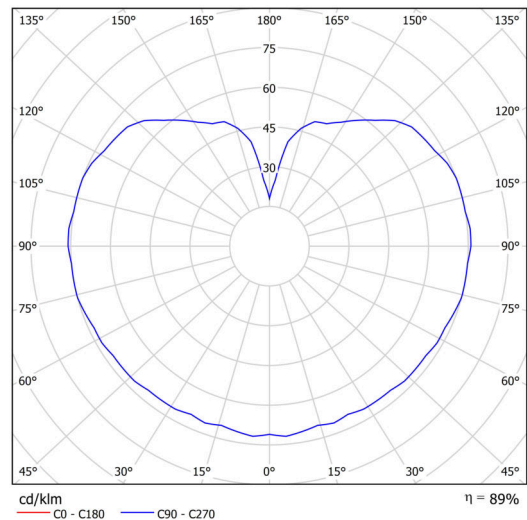

ISIS P1 PM-M

Product code: ISI71648

Type: Z11/PM1M/a4 C

Short description of the luminaire: Black pendant E27 light ON/OFF and PMMA matt shade.

Technical

Types of luminaires	Classic on/off
Mounting type	Suspended - rod
Base material	steel
Shade material	opal polymethyl methacrylate
Base color	black Ral9005
Shade color	white
Holding the shade	steel holder
Mounting location	ceiling
Width	200 mm
Length	200 mm
Height	200 mm
Diameter	ø 200 mm
Hinge length	800 mm
mounting holes (diameter)	none
Installation wire (diameter)	none
Impact strength	IK06
Operating temperature	from -20°C to +30°C

Electric

Voltage type	AC
AC voltage	220 - 240 V
Power consumption	25 W
Ingress Protection	IP40
Socket	E27
terminal block	none

Luminous

Blue light hazard	Risk group 0

Eulum data for calculation programs are available at www.osmont.cz.