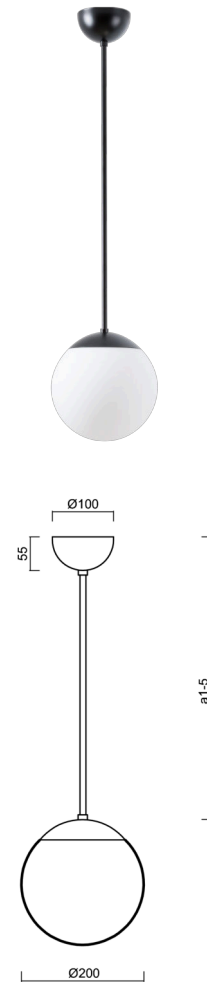

ISIS P1 PM-M

Z11/PM1M/a1 C

WWW.OSMONT.CZ

ISIS P1 PM-M

Product code: ISI71645

Type: Z11/PM1M/a1 C

Short description of the luminaire: Black pendant E27 light ON/OFF and PMMA matt shade.

Technical

Types of luminaires	Classic on/off
Mounting type	Suspended - rod
Base material	steel
Shade material	opal polymethyl methacrylate
Base color	black Ral9005
Shade color	white
Holding the shade	steel holder
Mounting location	ceiling
Width	200 mm
Length	200 mm
Height	200 mm
Diameter	ø 200 mm
Hinge length	200 mm
mounting holes (diameter)	none
Installation wire (diameter)	none
Impact strength	IK06
Operating temperature	from -20°C to +30°C

Electric

Voltage type	AC
AC voltage	220 - 240 V
Power consumption	25 W
Ingress Protection	IP40
Socket	E27
terminal block	none

Luminous

Blue light hazard	Risk group 0
-------------------	--------------

Eulum data for calculation programs are available at www.osmont.cz.