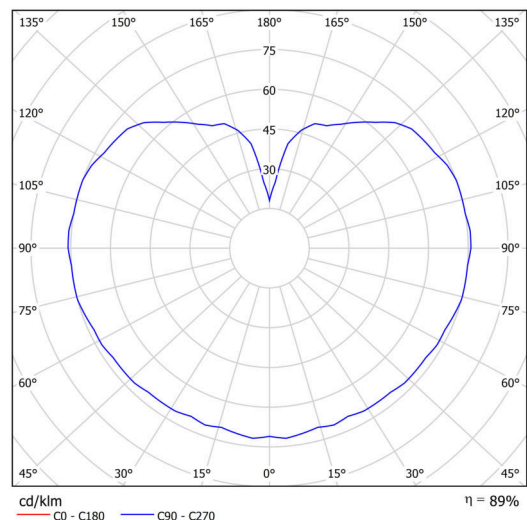

ISIS P1 PM-M

Product code: ISI71645

Type: Z11/PM1M/a1 C

Short description of the luminaire: Black pendant E27 light ON/OFF and PMMA matt shade.

Technical

Types of luminaires	Classic on/off
Mounting type	Suspended - rod
Base material	steel
Shade material	opal polymethyl methacrylate
Base color	black Ral9005
Shade color	white
Holding the shade	steel holder
Mounting location	ceiling
Width	200 mm
Length	200 mm
Height	200 mm
Diameter	ø 200 mm
Hinge length	200 mm
mounting holes (diameter)	none
Installation wire (diameter)	none
Impact strength	IK06
Operating temperature	from -20°C to +30°C

Electric

Voltage type	AC
AC voltage	220 - 240 V
Power consumption	25 W
Ingress Protection	IP40
Socket	E27
terminal block	none

Luminous

Blue light hazard	Risk group 0

Eulum data for calculation programs are available at www.osmont.cz.