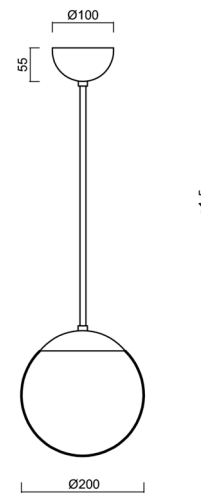

Technical

Types of luminaires	Dimmable
Mounting type	Suspended - rod
Base material	stainless steel steel
Shade material	glossy polymethyl methacrylate
Base color	brushed stainless steel
Shade color	white
Holding the shade	steel holder
Mounting location	ceiling
Width	200 mm
Length	200 mm
Height	200 mm
Diameter	ø 200 mm
Hinge length	1000 mm
mounting holes (diameter)	none
Installation wire (diameter)	none
Energy Class	D
Impact strength	IK06
Operating temperature	from -20°C to +30°C

Electric

Power consumption	8 W
Ingress Protection	IP40
Socket	LED modul
terminal block	none
Automatic circuit breaker type B16A	45 pcs
Automatic circuit breaker type C16A	70 pcs

Luminous

Lum. flux of luminaire	1130 lm
Lum. flux of light source	1280 lm
Luminaire efficacy	141 lm/W
Temperature	4000 K
Rated life time LED L80/B10	100000 hours
CRI	Ra80
MacAdam	3
Blue light hazard	Risk group 0

Eulum data for calculation programs are available at www.osmont.cz.

Logistic

EAN	8591728049416
Weight NTTO	1.4 Kg
Weight BTTO	2 Kg
Number of cartons	2 pcs
Package volume	0.02 m ³
Package 1 width	0.21 m
Package 1 length	0.21 m
Package 1 height	0.205 m
Warranty*	60 months