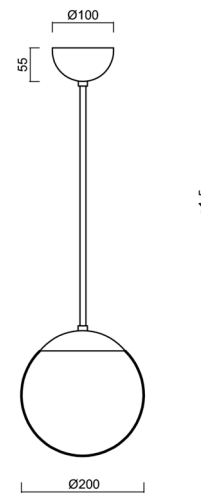

Technical

Types of luminaires	Dimmable
Mounting type	Suspended - rod
Base material	stainless steel steel
Shade material	glossy polymethyl methacrylate
Base color	brushed stainless steel
Shade color	white
Holding the shade	steel holder
Mounting location	ceiling
Width	200 mm
Length	200 mm
Height	200 mm
Diameter	ø 200 mm
Hinge length	800 mm
mounting holes (diameter)	none
Installation wire (diameter)	none
Energy Class	D
Impact strength	IK06
Operating temperature	from -20°C to +30°C

Electric

Power consumption	8 W
Ingress Protection	IP40
Socket	LED modul
terminal block	none
Automatic circuit breaker type B16A	45 pcs
Automatic circuit breaker type C16A	70 pcs

Luminous

Lum. flux of luminaire	1130 lm
Lum. flux of light source	1280 lm
Luminaire efficacy	141 lm/W
Temperature	4000 K
Rated life time LED L80/B10	100000 hours
CRI	Ra80
MacAdam	3
Blue light hazard	Risk group 0

Eulum data for calculation programs are available at www.osmont.cz.

Logistic

EAN	8591728049409
Weight NTTO	1.35 Kg
Weight BTTO	1.95 Kg
Number of cartons	2 pcs
Package volume	0.02 m ³
Package 1 width	0.21 m
Package 1 length	0.21 m
Package 1 height	0.205 m
Warranty*	60 months