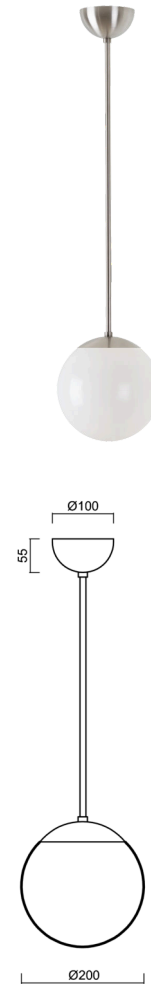

ISIS P1 PM

LED-5L05E500Z11/PM1/a2 NB DALI 4K#

WWW.OSMONT.CZ

ISIS P1 PM

Product code: ISI72866

Type: LED-5L05E500Z11/PM1/a2 NB DALI 4K#

Short description of the luminaire: Stainless brushed finish | pendant LED light | dimmable DALI | PMMA shade

Technical

Types of luminaires	Dimmable
Mounting type	Suspended - rod
Base material	stainless steel steel
Shade material	glossy polymethyl methacrylate
Base color	brushed stainless steel
Shade color	white
Holding the shade	steel holder
Mounting location	ceiling
Width	200 mm
Length	200 mm
Height	200 mm
Diameter	ø 200 mm
Hinge length	400 mm
mounting holes (diameter)	none
Installation wire (diameter)	none
Energy Class	D
Impact strength	IK06
Operating temperature	from -20°C to +30°C

Electric

Power consumption	8 W
Ingress Protection	IP40
Socket	LED modul
terminal block	none
Automatic circuit breaker type B16A	45 pcs
Automatic circuit breaker type C16A	70 pcs

Luminous

Lum. flux of luminaire	1130 lm
Lum. flux of light source	1280 lm
Luminaire efficacy	141 lm/W
Temperature	4000 K
Rated life time LED L80/B10	100000 hours
CRI	Ra80
MacAdam	3
Blue light hazard	Risk group 0