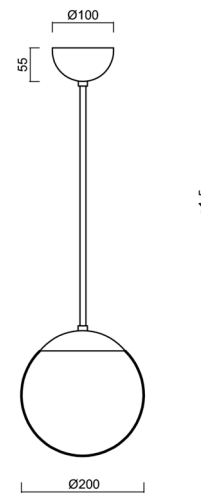

Technical

Types of luminaires	Dimmable
Mounting type	Suspended - rod
Base material	stainless steel steel
Shade material	glossy polymethyl methacrylate
Base color	brushed stainless steel
Shade color	white
Holding the shade	steel holder
Mounting location	ceiling
Width	200 mm
Length	200 mm
Height	200 mm
Diameter	ø 200 mm
Hinge length	200 mm
mounting holes (diameter)	none
Installation wire (diameter)	none
Energy Class	D
Impact strength	IK06
Operating temperature	from -20°C to +30°C

Electric

Power consumption	8 W
Ingress Protection	IP40
Socket	LED modul
terminal block	none
Automatic circuit breaker type B16A	45 pcs
Automatic circuit breaker type C16A	70 pcs

Luminous

Lum. flux of luminaire	1130 lm
Lum. flux of light source	1280 lm
Luminaire efficacy	141 lm/W
Temperature	4000 K
Rated life time LED L80/B10	100000 hours
CRI	Ra80
MacAdam	3
Blue light hazard	Risk group 0

Eulum data for calculation programs are available at www.osmont.cz.

Logistic

EAN	8591728049379
Weight NTTO	1.2 Kg
Weight BTTO	1.8 Kg
Number of cartons	2 pcs
Package volume	0.02 m ³
Package 1 width	0.21 m
Package 1 length	0.21 m
Package 1 height	0.205 m
Warranty*	60 months