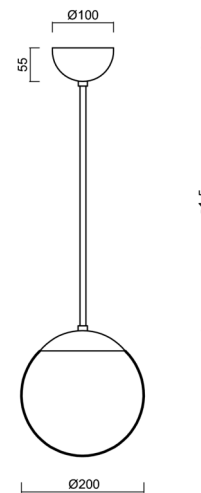

ISIS P1 PM

LED-5L05E500Z11/PM1/a5 NB 4K#

WWW.OSMONT.CZ

ISIS P1 PM

Product code: ISI72864

Type: LED-5L05E500Z11/PM1/a5 NB 4K#

Short description of the luminaire: Stainless brushed finish | pendant LED light | ON/OFF | PMMA shade

Technical

Types of luminaires	Classic on/off
Mounting type	Suspended - rod
Base material	stainless steel steel
Shade material	glossy polymethyl methacrylate
Base color	brushed stainless steel
Shade color	white
Holding the shade	steel holder
Mounting location	ceiling
Width	200 mm
Length	200 mm
Height	200 mm
Diameter	ø 200 mm
Hinge length	1000 mm
mounting holes (diameter)	none
Installation wire (diameter)	none
Energy Class	D
Impact strength	IK06
Operating temperature	from -20°C to +30°C

Eulum data for calculation programs are available at www.osmont.cz.

Logistic

EAN	8591728049362
Weight NTTO	1.4 Kg
Weight BTTO	2 Kg
Number of cartons	2 pcs
Package volume	0.02 m ³
Package 1 width	0.21 m
Package 1 length	0.21 m
Package 1 height	0.205 m
Warranty*	60 months