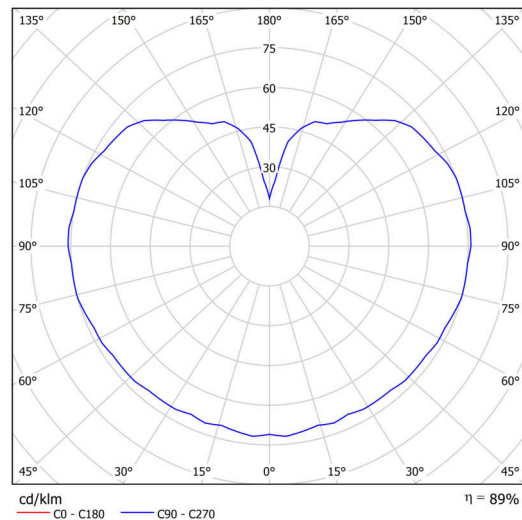

Technical

Types of luminaires	Classic on/off
Mounting type	Suspended - rod
Base material	stainless steel steel
Shade material	glossy polymethyl methacrylate
Base color	brushed stainless steel
Shade color	white
Holding the shade	steel holder
Mounting location	ceiling
Width	200 mm
Length	200 mm
Height	200 mm
Diameter	ø 200 mm
Hinge length	800 mm
mounting holes (diameter)	none
Installation wire (diameter)	none
Energy Class	D
Impact strength	IK06
Operating temperature	from -20°C to +30°C

Luminous

Lum. flux of luminaire	1130 lm
Lum. flux of light source	1280 lm
Luminaire efficacy	141 lm/W
Temperature	4000 K
Rated life time LED L80/B10	100000 hours
CRI	Ra80
MacAdam	3
Blue light hazard	Risk group 0