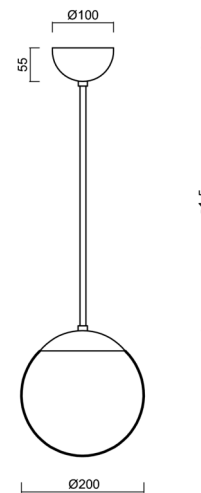

ISIS P1 PM

LED-5L05E500Z11/PM1/a4 NB 4K#

WWW.OSMONT.CZ

ISIS P1 PM

Product code: ISI72863

Type: LED-5L05E500Z11/PM1/a4 NB 4K#

Short description of the luminaire: Stainless brushed finish | pendant LED light | ON/OFF | PMMA shade

Technical

Types of luminaires	Classic on/off
Mounting type	Suspended - rod
Base material	stainless steel steel
Shade material	glossy polymethyl methacrylate
Base color	brushed stainless steel
Shade color	white
Holding the shade	steel holder
Mounting location	ceiling
Width	200 mm
Length	200 mm
Height	200 mm
Diameter	ø 200 mm
Hinge length	800 mm
mounting holes (diameter)	none
Installation wire (diameter)	none
Energy Class	D
Impact strength	IK06
Operating temperature	from -20°C to +30°C

Eulum data for calculation programs are available at www.osmont.cz.

Logistic

EAN	8591728049355
Weight NTTO	1.35 Kg
Weight BTTO	1.95 Kg
Number of cartons	2 pcs
Package volume	0.02 m ³
Package 1 width	0.21 m
Package 1 length	0.21 m
Package 1 height	0.205 m
Warranty*	60 months