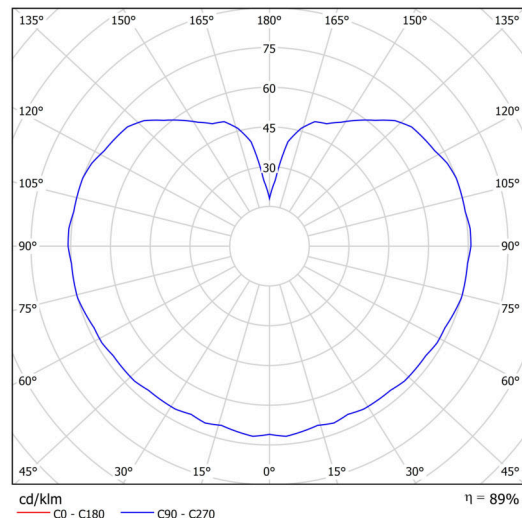

Technical

Types of luminaires	Classic on/off
Mounting type	Suspended - rod
Base material	stainless steel steel
Shade material	glossy polymethyl methacrylate
Base color	brushed stainless steel
Shade color	white
Holding the shade	steel holder
Mounting location	ceiling
Width	200 mm
Length	200 mm
Height	200 mm
Diameter	ø 200 mm
Hinge length	400 mm
mounting holes (diameter)	none
Installation wire (diameter)	none
Energy Class	D
Impact strength	IK06
Operating temperature	from -20°C to +30°C

Luminous

Lum. flux of luminaire	1130 lm
Lum. flux of light source	1280 lm
Luminaire efficacy	141 lm/W
Temperature	4000 K
Rated life time LED L80/B10	100000 hours
CRI	Ra80
MacAdam	3
Blue light hazard	Risk group 0