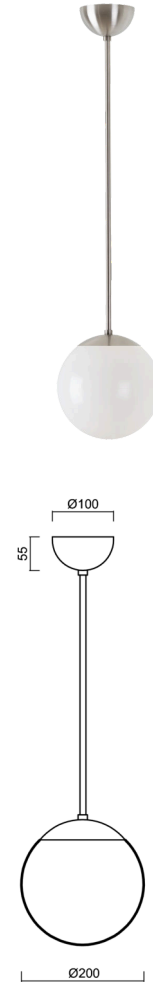

ISIS P1 PM

LED-5L05E500Z11/PM1/a2 NB 4K#

WWW.OSMONT.CZ

ISIS P1 PM

Product code: ISI72861

Type: LED-5L05E500Z11/PM1/a2 NB 4K#

Short description of the luminaire: Stainless brushed finish | pendant LED light | ON/OFF | PMMA shade

Technical

Types of luminaires	Classic on/off
Mounting type	Suspended - rod
Base material	stainless steel steel
Shade material	glossy polymethyl methacrylate
Base color	brushed stainless steel
Shade color	white
Holding the shade	steel holder
Mounting location	ceiling
Width	200 mm
Length	200 mm
Height	200 mm
Diameter	ø 200 mm
Hinge length	400 mm
mounting holes (diameter)	none
Installation wire (diameter)	none
Energy Class	D
Impact strength	IK06
Operating temperature	from -20°C to +30°C

Electric

Power consumption	8 W
Ingress Protection	IP40
Socket	LED modul
terminal block	none
Automatic circuit breaker type B10A	50 pcs
Automatic circuit breaker type B16A	78 pcs
Automatic circuit breaker type C10A	84 pcs
Automatic circuit breaker type C16A	130 pcs