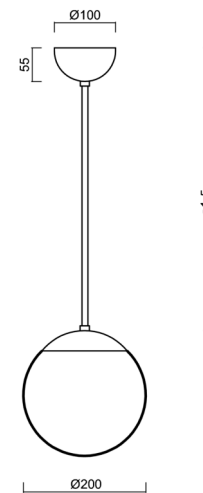

Technical

Types of luminaires	Dimmable
Mounting type	Suspended - rod
Base material	stainless steel steel
Shade material	glossy polymethyl methacrylate
Base color	polished stainless steel
Shade color	white
Holding the shade	steel holder
Mounting location	ceiling
Width	200 mm
Length	200 mm
Height	200 mm
Diameter	ø 200 mm
Hinge length	1000 mm
mounting holes (diameter)	none
Installation wire (diameter)	none
Energy Class	D
Impact strength	IK06
Operating temperature	from -20°C to +30°C

Electric

Power consumption	8 W
Ingress Protection	IP40
Socket	LED modul
terminal block	none
Automatic circuit breaker type B16A	45 pcs
Automatic circuit breaker type C16A	70 pcs

Luminous

Lum. flux of luminaire	1130 lm
Lum. flux of light source	1280 lm
Luminaire efficacy	141 lm/W
Temperature	4000 K
Rated life time LED L80/B10	100000 hours
CRI	Ra80
MacAdam	3
Blue light hazard	Risk group 0

Eulum data for calculation programs are available at www.osmont.cz.

Logistic

EAN	8591728049317
Weight NTTO	1.4 Kg
Weight BTTO	2 Kg
Number of cartons	2 pcs
Package volume	0.02 m ³
Package 1 width	0.21 m
Package 1 length	0.21 m
Package 1 height	0.205 m
Warranty*	60 months