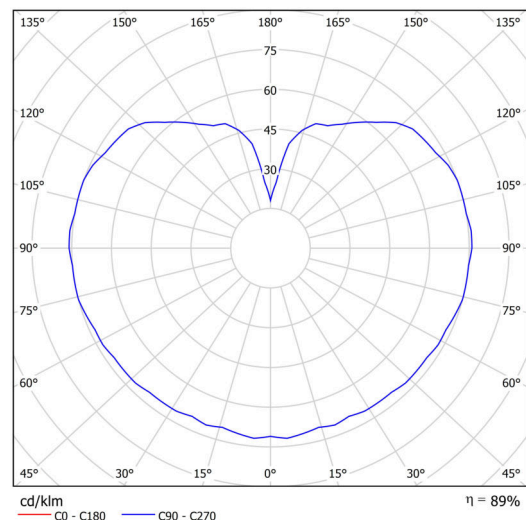

ISIS P1 PM

Product code: ISI72850

Type: LED-5L05E500Z11/PM1/a1 NL 4K#

Short description of the luminaire: Stainless polished finish | pendant LED light | ON/OFF | PMMA shade

Technical

Types of luminaires	Classic on/off
Mounting type	Suspended - rod
Base material	stainless steel steel
Shade material	glossy polymethyl methacrylate
Base color	polished stainless steel
Shade color	white
Holding the shade	steel holder
Mounting location	ceiling
Width	200 mm
Length	200 mm
Height	200 mm
Diameter	ø 200 mm
Hinge length	200 mm
mounting holes (diameter)	none
Installation wire (diameter)	none
Energy Class	D
Impact strength	IK06
Operating temperature	from -20°C to +30°C

Electric

Power consumption	8 W
Ingress Protection	IP40
Socket	LED modul
terminal block	none
Automatic circuit breaker type B10A	50 pcs
Automatic circuit breaker type B16A	78 pcs
Automatic circuit breaker type C10A	84 pcs
Automatic circuit breaker type C16A	130 pcs

Luminous

Lum. flux of luminaire	1130 lm
Lum. flux of light source	1280 lm
Luminaire efficacy	141 lm/W
Temperature	4000 K
Rated life time LED L80/B10	100000 hours
CRI	Ra80
MacAdam	3
Blue light hazard	Risk group 0

Eulum data for calculation programs are available at www.osmont.cz.