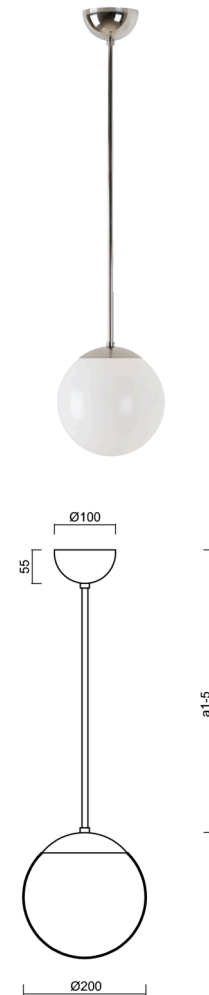

ISIS P1 PM

Product code: ISI72850

Type: LED-5L05E500Z11/PM1/a1 NL 4K#

Short description of the luminaire: Stainless polished finish | pendant LED light | ON/OFF | PMMA shade

Technical

Types of luminaires	Classic on/off
Mounting type	Suspended - rod
Base material	stainless steel steel
Shade material	glossy polymethyl methacrylate
Base color	polished stainless steel
Shade color	white
Holding the shade	steel holder
Mounting location	ceiling
Width	200 mm
Length	200 mm
Height	200 mm
Diameter	ø 200 mm
Hinge length	200 mm
mounting holes (diameter)	none
Installation wire (diameter)	none
Energy Class	D
Impact strength	IK06
Operating temperature	from -20°C to +30°C

Electric

Power consumption	8 W
Ingress Protection	IP40
Socket	LED modul
terminal block	none
Automatic circuit breaker type B10A	50 pcs
Automatic circuit breaker type B16A	78 pcs
Automatic circuit breaker type C10A	84 pcs
Automatic circuit breaker type C16A	130 pcs

Luminous

Lum. flux of luminaire	1130 lm
Lum. flux of light source	1280 lm
Luminaire efficacy	141 lm/W
Temperature	4000 K
Rated life time LED L80/B10	100000 hours
CRI	Ra80
MacAdam	3
Blue light hazard	Risk group 0

Eulum data for calculation programs are available at www.osmont.cz.