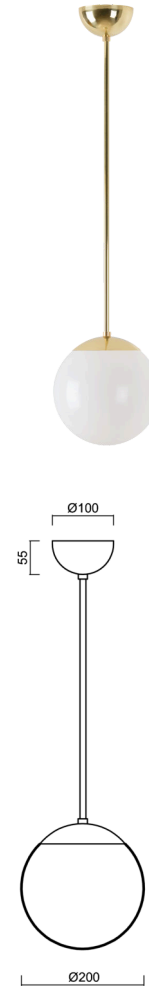

ISIS P1 PM

Product code: ISI72847

Type: LED-5L05E500Z11/PM1/a3 MS DALI 4K#

Short description of the luminaire: Brass polished finish | pendant LED light | dimmable DALI | PMMA shade

Technical

Types of luminaires	Dimmable
Mounting type	Suspended - rod
Base material	brass
Shade material	glossy polymethyl methacrylate
Base color	polished brass
Shade color	white
Holding the shade	steel holder
Mounting location	ceiling
Width	200 mm
Length	200 mm
Height	200 mm
Diameter	ø 200 mm
Hinge length	600 mm
mounting holes (diameter)	none
Installation wire (diameter)	none
Energy Class	D
Impact strength	IK06
Operating temperature	from -20°C to +30°C

Electric

Power consumption	8 W
Ingress Protection	IP40
Socket	LED modul
terminal block	none
Automatic circuit breaker type B16A	45 pcs
Automatic circuit breaker type C16A	70 pcs

Luminous

Lum. flux of luminaire	1130 lm
Lum. flux of light source	1280 lm
Luminaire efficacy	141 lm/W
Temperature	4000 K
Rated life time LED L80/B10	100000 hours
CRI	Ra80
MacAdam	3
Blue light hazard	Risk group 0

Eulum data for calculation programs are available at www.osmont.cz.