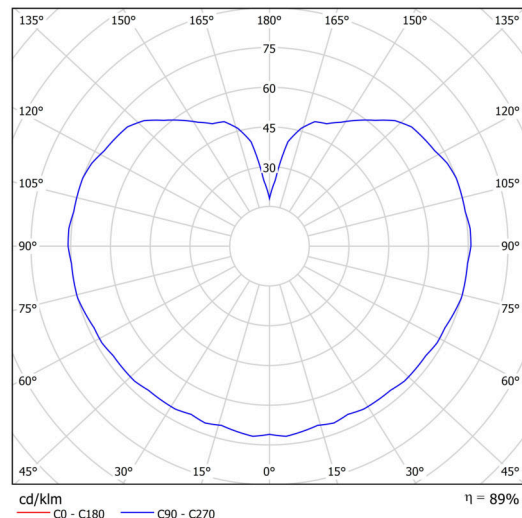

ISIS P1 PM

Product code: ISI72847

Type: LED-5L05E500Z11/PM1/a3 MS DALI 4K#

Short description of the luminaire: Brass polished finish | pendant LED light | dimmable DALI | PMMA shade

Technical

Types of luminaires	Dimmable
Mounting type	Suspended - rod
Base material	brass
Shade material	glossy polymethyl methacrylate
Base color	polished brass
Shade color	white
Holding the shade	steel holder
Mounting location	ceiling
Width	200 mm
Length	200 mm
Height	200 mm
Diameter	ø 200 mm
Hinge length	600 mm
mounting holes (diameter)	none
Installation wire (diameter)	none
Energy Class	D
Impact strength	IK06
Operating temperature	from -20°C to +30°C

Electric

Power consumption	8 W
Ingress Protection	IP40
Socket	LED modul
terminal block	none
Automatic circuit breaker type B16A	45 pcs
Automatic circuit breaker type C16A	70 pcs

Luminous

Lum. flux of luminaire	1130 lm
Lum. flux of light source	1280 lm
Luminaire efficacy	141 lm/W
Temperature	4000 K
Rated life time LED L80/B10	100000 hours
CRI	Ra80
MacAdam	3
Blue light hazard	Risk group 0

Eulum data for calculation programs are available at www.osmont.cz.