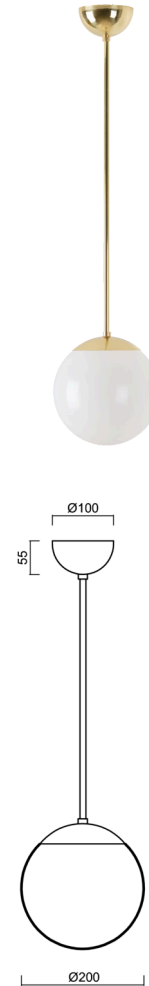

ISIS P1 PM

LED-5L05E500Z11/PM1/a2 MS 4K#

WWW.OSMONT.CZ

ISIS P1 PM

Product code: ISI72841

Type: LED-5L05E500Z11/PM1/a2 MS 4K#

Short description of the luminaire: Brass polished finish | pendant LED light | ON/OFF | PMMA shade

Technical

Types of luminaires	Classic on/off
Mounting type	Suspended - rod
Base material	brass
Shade material	glossy polymethyl methacrylate
Base color	polished brass
Shade color	white
Holding the shade	steel holder
Mounting location	ceiling
Width	200 mm
Length	200 mm
Height	200 mm
Diameter	ø 200 mm
Hinge length	400 mm
mounting holes (diameter)	none
Installation wire (diameter)	none
Energy Class	D
Impact strength	IK06
Operating temperature	from -20°C to +30°C

Electric

Power consumption	8 W
Ingress Protection	IP40
Socket	LED modul
terminal block	none
Automatic circuit breaker type B10A	50 pcs
Automatic circuit breaker type B16A	78 pcs
Automatic circuit breaker type C10A	84 pcs
Automatic circuit breaker type C16A	130 pcs