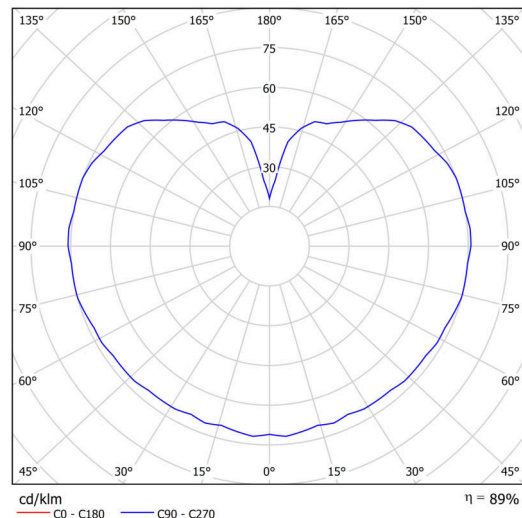

Technical

Types of luminaires	Classic on/off
Mounting type	Suspended - rod
Base material	brass
Shade material	glossy polymethyl methacrylate
Base color	polished brass
Shade color	white
Holding the shade	steel holder
Mounting location	ceiling
Width	200 mm
Length	200 mm
Height	200 mm
Diameter	ø 200 mm
Hinge length	400 mm
mounting holes (diameter)	none
Installation wire (diameter)	none
Energy Class	D
Impact strength	IK06
Operating temperature	from -20°C to +30°C

Luminous

Lum. flux of luminaire	1130 lm
Lum. flux of light source	1280 lm
Luminaire efficacy	141 lm/W
Temperature	4000 K
Rated life time LED L80/B10	100000 hours
CRI	Ra80
MacAdam	3
Blue light hazard	Risk group 0