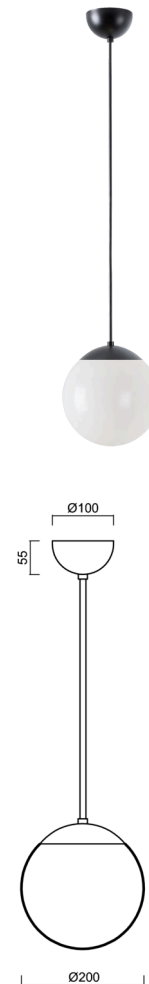

ISIS P1 PM

LED-5L05E500Z11/PM1/a5 C DALI 4K#

WWW.OSMONT.CZ

ISIS P1 PM

Product code: ISI72839

Type: LED-5L05E500Z11/PM1/a5 C DALI 4K#

Short description of the luminaire: Black color | pendant LED light | dimmable DALI | PMMA shade

Technical

Types of luminaires	Dimmable
Mounting type	Suspended - rod
Base material	steel
Shade material	glossy polymethyl methacrylate
Base color	black Ral9005
Shade color	white
Holding the shade	steel holder
Mounting location	ceiling
Width	200 mm
Length	200 mm
Height	200 mm
Diameter	ø 200 mm
Hinge length	1000 mm
mounting holes (diameter)	none
Installation wire (diameter)	none
Energy Class	D
Impact strength	IK06
Operating temperature	from -20°C to +30°C