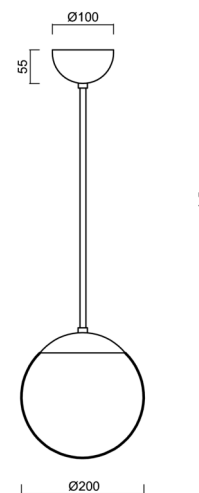

Technical

Types of luminaires	Dimmable
Mounting type	Suspended - rod
Base material	steel
Shade material	glossy polymethyl methacrylate
Base color	black Ral9005
Shade color	white
Holding the shade	steel holder
Mounting location	ceiling
Width	200 mm
Length	200 mm
Height	200 mm
Diameter	ø 200 mm
Hinge length	800 mm
mounting holes (diameter)	none
Installation wire (diameter)	none
Energy Class	D
Impact strength	IK06
Operating temperature	from -20°C to +30°C

Electric

Power consumption	8 W
Ingress Protection	IP40
Socket	LED modul
terminal block	none
Automatic circuit breaker type B16A	45 pcs
Automatic circuit breaker type C16A	70 pcs

Luminous

Lum. flux of luminaire	1130 lm
Lum. flux of light source	1280 lm
Luminaire efficacy	141 lm/W
Temperature	4000 K
Rated life time LED L80/B10	100000 hours
CRI	Ra80
MacAdam	3
Blue light hazard	Risk group 0

Eulum data for calculation programs are available at www.osmont.cz.

Logistic

EAN	8591728049102
Weight NTTO	1.35 Kg
Weight BTTO	1.95 Kg
Number of cartons	2 pcs
Package volume	0.02 m ³
Package 1 width	0.21 m
Package 1 length	0.21 m
Package 1 height	0.205 m
Warranty*	60 months