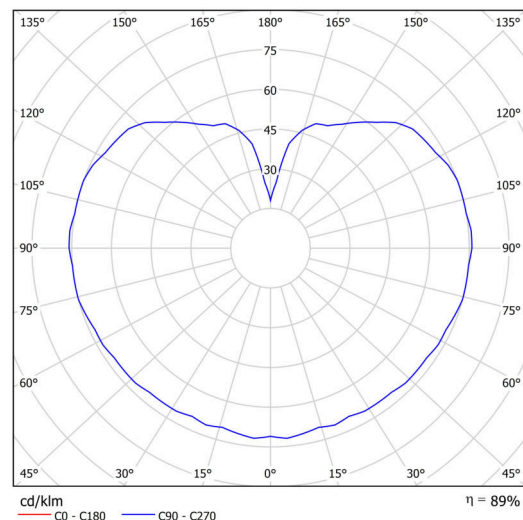

Technical

Types of luminaires	Classic on/off
Mounting type	Suspended - rod
Base material	steel
Shade material	glossy polymethyl methacrylate
Base color	black Ral9005
Shade color	white
Holding the shade	steel holder
Mounting location	ceiling
Width	200 mm
Length	200 mm
Height	200 mm
Diameter	ø 200 mm
Hinge length	1000 mm
mounting holes (diameter)	none
Installation wire (diameter)	none
Energy Class	D
Impact strength	IK06
Operating temperature	from -20°C to +30°C

Luminous

Lum. flux of luminaire	1130 lm
Lum. flux of light source	1280 lm
Luminaire efficacy	141 lm/W
Temperature	4000 K
Rated life time LED L80/B10	100000 hours
CRI	Ra80
MacAdam	3
Blue light hazard	Risk group 0