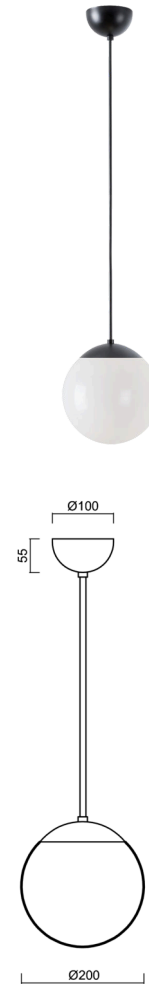

ISIS P1 PM

LED-5L05E500Z11/PM1/a5 C 4K#

WWW.OSMONT.CZ

ISIS P1 PM

Product code: ISI72834

Type: LED-5L05E500Z11/PM1/a5 C 4K#

Short description of the luminaire: Black color | pendant LED light | ON/OFF | PMMA shade

Technical

Types of luminaires	Classic on/off
Mounting type	Suspended - rod
Base material	steel
Shade material	glossy polymethyl methacrylate
Base color	black Ral9005
Shade color	white
Holding the shade	steel holder
Mounting location	ceiling
Width	200 mm
Length	200 mm
Height	200 mm
Diameter	ø 200 mm
Hinge length	1000 mm
mounting holes (diameter)	none
Installation wire (diameter)	none
Energy Class	D
Impact strength	IK06
Operating temperature	from -20°C to +30°C

Electric

Power consumption	8 W
Ingress Protection	IP40
Socket	LED modul
terminal block	none
Automatic circuit breaker type B10A	50 pcs
Automatic circuit breaker type B16A	78 pcs
Automatic circuit breaker type C10A	84 pcs
Automatic circuit breaker type C16A	130 pcs