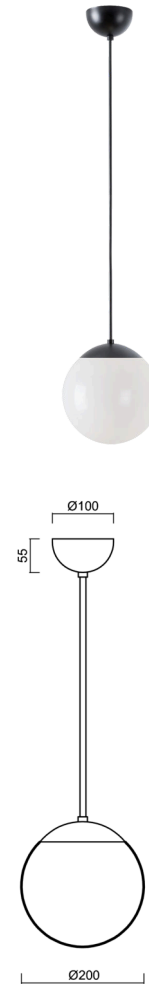

ISIS P1 PM

LED-5L05E500Z11/PM1/a2 C 4K#

WWW.OSMONT.CZ

ISIS P1 PM

Product code: ISI72831

Type: LED-5L05E500Z11/PM1/a2 C 4K#

Short description of the luminaire: Black color | pendant LED light | ON/OFF | PMMA shade

Technical

Types of luminaires	Classic on/off
Mounting type	Suspended - rod
Base material	steel
Shade material	glossy polymethyl methacrylate
Base color	black Ral9005
Shade color	white
Holding the shade	steel holder
Mounting location	ceiling
Width	200 mm
Length	200 mm
Height	200 mm
Diameter	ø 200 mm
Hinge length	400 mm
mounting holes (diameter)	none
Installation wire (diameter)	none
Energy Class	D
Impact strength	IK06
Operating temperature	from -20°C to +30°C

Electric

Power consumption	8 W
Ingress Protection	IP40
Socket	LED modul
terminal block	none
Automatic circuit breaker type B10A	50 pcs
Automatic circuit breaker type B16A	78 pcs
Automatic circuit breaker type C10A	84 pcs
Automatic circuit breaker type C16A	130 pcs