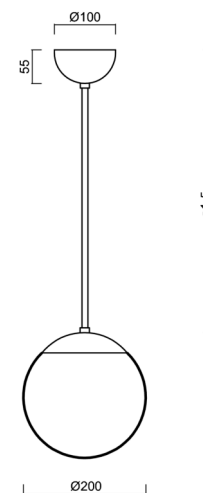

ISIS P1 PM

LED-5L05E500Z11/PM1/a1 NB DALI 3K#

WWW.OSMONT.CZ

ISIS P1 PM

Product code: ISI72365

Type: LED-5L05E500Z11/PM1/a1 NB DALI 3K#

Short description of the luminaire: Stainless brushed finish | pendant LED light | dimmable DALI | PMMA shade

Technical

Types of luminaires	Dimmable
Mounting type	Suspended - rod
Base material	stainless steel steel
Shade material	glossy polymethyl methacrylate
Base color	brushed stainless steel
Shade color	white
Holding the shade	steel holder
Mounting location	ceiling
Width	200 mm
Length	200 mm
Height	200 mm
Diameter	ø 200 mm
Hinge length	200 mm
mounting holes (diameter)	none
Installation wire (diameter)	none
Energy Class	D
Impact strength	IK06
Operating temperature	from -20°C to +30°C

Electric

Power consumption	8 W
Ingress Protection	IP40
Socket	LED modul
terminal block	none
Automatic circuit breaker type B16A	45 pcs
Automatic circuit breaker type C16A	70 pcs

Luminous

Lum. flux of luminaire	1080 lm
Lum. flux of light source	1230 lm
Luminaire efficacy	135 lm/W
Temperature	3000 K
Rated life time LED L80/B10	100000 hours
CRI	Ra80
MacAdam	3
Blue light hazard	Risk group 0

Eulum data for calculation programs are available at www.osmont.cz.

Logistic

EAN	8591728046576
Weight NTTO	1.2 Kg
Weight BTTO	1.8 Kg
Number of cartons	2 pcs
Package volume	0.02 m ³
Package 1 width	0.21 m
Package 1 length	0.21 m
Package 1 height	0.205 m
Warranty*	60 months