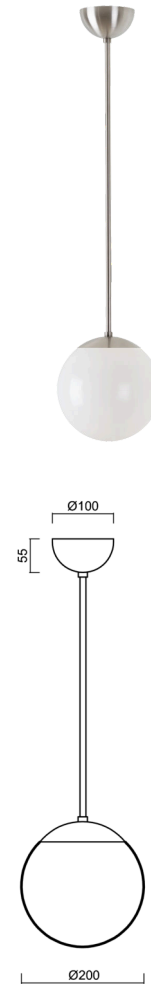

ISIS P1 PM

LED-5L05E500Z11/PM1/a5 NB 3K#

WWW.OSMONT.CZ

ISIS P1 PM

Product code: ISI72364

Type: LED-5L05E500Z11/PM1/a5 NB 3K#

Short description of the luminaire: Stainless brushed finish | pendant LED light | ON/OFF | PMMA shade

Technical

Types of luminaires	Classic on/off
Mounting type	Suspended - rod
Base material	stainless steel steel
Shade material	glossy polymethyl methacrylate
Base color	brushed stainless steel
Shade color	white
Holding the shade	steel holder
Mounting location	ceiling
Width	200 mm
Length	200 mm
Height	200 mm
Diameter	ø 200 mm
Hinge length	1000 mm
mounting holes (diameter)	none
Installation wire (diameter)	none
Energy Class	D
Impact strength	IK06
Operating temperature	from -20°C to +30°C

Electric

Power consumption	8 W
Ingress Protection	IP40
Socket	LED modul
terminal block	none
Automatic circuit breaker type B10A	50 pcs
Automatic circuit breaker type B16A	78 pcs
Automatic circuit breaker type C10A	84 pcs
Automatic circuit breaker type C16A	130 pcs