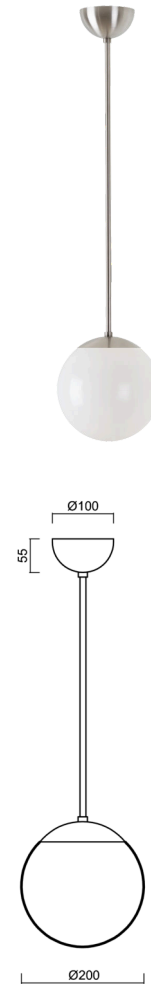

ISIS P1 PM

LED-5L05E500Z11/PM1/a4 NB 3K#

WWW.OSMONT.CZ

ISIS P1 PM

Product code: ISI72363

Type: LED-5L05E500Z11/PM1/a4 NB 3K#

Short description of the luminaire: Stainless steel brushed | pendant LED light ON/OFF | PMMA shade | rod pendant 80 cm |

Technical

Types of luminaires	Classic on/off
Mounting type	Suspended - rod
Base material	stainless steel steel
Shade material	glossy polymethyl methacrylate
Base color	brushed stainless steel
Shade color	white
Holding the shade	steel holder
Mounting location	ceiling
Width	200 mm
Length	200 mm
Height	200 mm
Diameter	ø 200 mm
Hinge length	800 mm
mounting holes (diameter)	none
Cable entrance	none
Energy Class	D
Impact strength	IK06
Operating temperature	from -20°C to +30°C

Electric

Power consumption	8 W
Ingress Protection	IP40
Socket	LED modul
terminal block	none
Automatic circuit breaker type B10A	50 pcs
Automatic circuit breaker type B16A	78 pcs
Automatic circuit breaker type C10A	84 pcs
Automatic circuit breaker type C16A	130 pcs