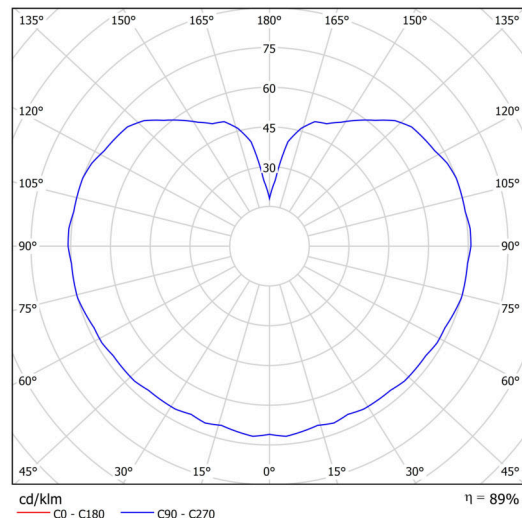

Technical

Types of luminaires	Classic on/off
Mounting type	Suspended - rod
Base material	stainless steel steel
Shade material	glossy polymethyl methacrylate
Base color	brushed stainless steel
Shade color	white
Holding the shade	steel holder
Mounting location	ceiling
Width	200 mm
Length	200 mm
Height	200 mm
Diameter	ø 200 mm
Hinge length	800 mm
mounting holes (diameter)	none
Cable entrance	none
Energy Class	D
Impact strength	IK06
Operating temperature	from -20°C to +30°C

Luminous

Lum. flux of luminaire	1080 lm
Lum. flux of light source	1230 lm
Luminaire efficacy	135 lm/W
Temperature	3000 K
Rated life time LED L80/B10	100000 hours
CRI	Ra80
MacAdam	3
Blue light hazard	Risk group 0