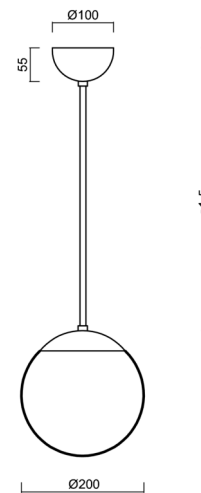

ISIS P1 PM

LED-5L05E500Z11/PM1/a4 NB 3K#

WWW.OSMONT.CZ

ISIS P1 PM

Product code: ISI72363

Type: LED-5L05E500Z11/PM1/a4 NB 3K#

Short description of the luminaire: Stainless brushed finish | pendant LED light | ON/OFF | PMMA shade

Technical

Types of luminaires	Classic on/off
Mounting type	Suspended - rod
Base material	stainless steel steel
Shade material	glossy polymethyl methacrylate
Base color	brushed stainless steel
Shade color	white
Holding the shade	steel holder
Mounting location	ceiling
Width	200 mm
Length	200 mm
Height	200 mm
Diameter	ø 200 mm
Hinge length	800 mm
mounting holes (diameter)	none
Installation wire (diameter)	none
Energy Class	D
Impact strength	IK06
Operating temperature	from -20°C to +30°C

Eulum data for calculation programs are available at www.osmont.cz.

Logistic

EAN	8591728046552
Weight NTTO	1.35 Kg
Weight BTTO	1.95 Kg
Number of cartons	2 pcs
Package volume	0.02 m ³
Package 1 width	0.21 m
Package 1 length	0.21 m
Package 1 height	0.205 m
Warranty*	60 months