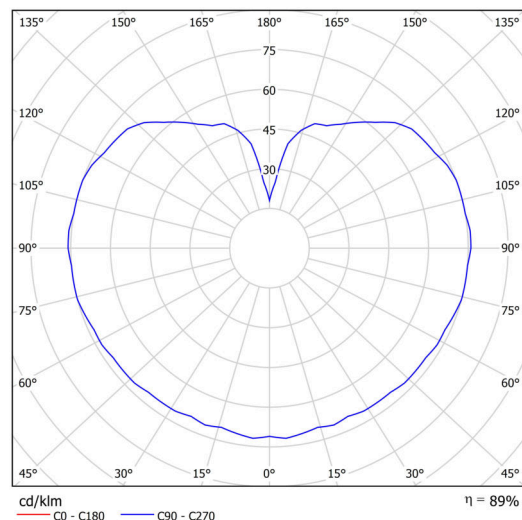

Technical

Types of luminaires	Classic on/off
Mounting type	Suspended - rod
Base material	stainless steel steel
Shade material	glossy polymethyl methacrylate
Base color	brushed stainless steel
Shade color	white
Holding the shade	steel holder
Mounting location	ceiling
Width	200 mm
Length	200 mm
Height	200 mm
Diameter	ø 200 mm
Hinge length	800 mm
mounting holes (diameter)	none
Installation wire (diameter)	none
Energy Class	D
Impact strength	IK06
Operating temperature	from -20°C to +30°C

Luminous

Lum. flux of luminaire	1080 lm
Lum. flux of light source	1230 lm
Luminaire efficacy	135 lm/W
Temperature	3000 K
Rated life time LED L80/B10	100000 hours
CRI	Ra80
MacAdam	3
Blue light hazard	Risk group 0