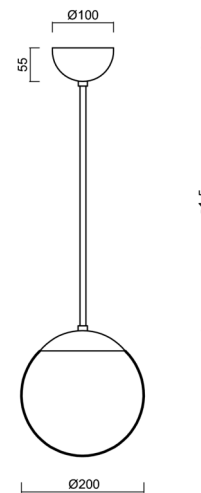

ISIS P1 PM

LED-5L05E500Z11/PM1/a1 NB 3K#

WWW.OSMONT.CZ

ISIS P1 PM

Product code: ISI72360

Type: LED-5L05E500Z11/PM1/a1 NB 3K#

Short description of the luminaire: Stainless brushed finish | pendant LED light | ON/OFF | PMMA shade

Technical

Types of luminaires	Classic on/off
Mounting type	Suspended - rod
Base material	stainless steel steel
Shade material	glossy polymethyl methacrylate
Base color	brushed stainless steel
Shade color	white
Holding the shade	steel holder
Mounting location	ceiling
Width	200 mm
Length	200 mm
Height	200 mm
Diameter	ø 200 mm
Hinge length	200 mm
mounting holes (diameter)	none
Installation wire (diameter)	none
Energy Class	D
Impact strength	IK06
Operating temperature	from -20°C to +30°C

Eulum data for calculation programs are available at www.osmont.cz.

Logistic

EAN	8591728046521
Weight NTTO	1.2 Kg
Weight BTTO	1.8 Kg
Number of cartons	2 pcs
Package volume	0.02 m ³
Package 1 width	0.21 m
Package 1 length	0.21 m
Package 1 height	0.205 m
Warranty*	60 months