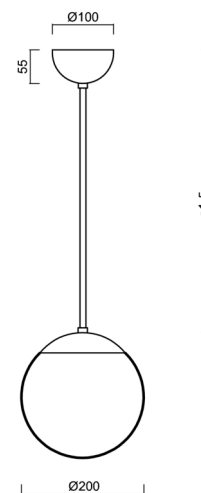

Technical

Types of luminaires	Dimmable
Mounting type	Suspended - rod
Base material	stainless steel steel
Shade material	glossy polymethyl methacrylate
Base color	polished stainless steel
Shade color	white
Holding the shade	steel holder
Mounting location	ceiling
Width	200 mm
Length	200 mm
Height	200 mm
Diameter	ø 200 mm
Hinge length	800 mm
mounting holes (diameter)	none
Installation wire (diameter)	none
Energy Class	D
Impact strength	IK06
Operating temperature	from -20°C to +30°C

Electric

Power consumption	8 W
Ingress Protection	IP40
Socket	LED modul
terminal block	none
Automatic circuit breaker type B16A	45 pcs
Automatic circuit breaker type C16A	70 pcs

Luminous

Lum. flux of luminaire	1080 lm
Lum. flux of light source	1230 lm
Luminaire efficacy	135 lm/W
Temperature	3000 K
Rated life time LED L80/B10	100000 hours
CRI	Ra80
MacAdam	3
Blue light hazard	Risk group 0

Eulum data for calculation programs are available at www.osmont.cz.

Logistic

EAN	8591728046507
Weight NTTO	1.35 Kg
Weight BTTO	1.95 Kg
Number of cartons	2 pcs
Package volume	0.02 m ³
Package 1 width	0.21 m
Package 1 length	0.21 m
Package 1 height	0.205 m
Warranty*	60 months