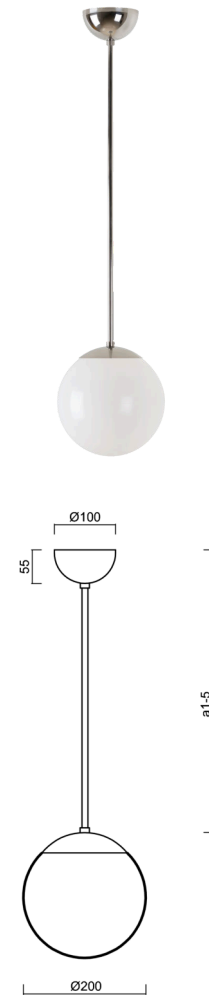

ISIS P1 PM

Product code: ISI72356

Type: LED-5L05E500Z11/PM1/a2 NL DALI 3K#

Short description of the luminaire: Stainless polished finish | pendant LED light | dimmable DALI | PMMA shade

Technical

Types of luminaires	Dimmable
Mounting type	Suspended - rod
Base material	stainless steel steel
Shade material	glossy polymethyl methacrylate
Base color	polished stainless steel
Shade color	white
Holding the shade	steel holder
Mounting location	ceiling
Width	200 mm
Length	200 mm
Height	200 mm
Diameter	ø 200 mm
Hinge length	400 mm
mounting holes (diameter)	none
Installation wire (diameter)	none
Energy Class	D
Impact strength	IK06
Operating temperature	from -20°C to +30°C

Electric

Power consumption	8 W
Ingress Protection	IP40
Socket	LED modul
terminal block	none
Automatic circuit breaker type B16A	45 pcs
Automatic circuit breaker type C16A	70 pcs

Luminous

Lum. flux of luminaire	1080 lm
Lum. flux of light source	1230 lm
Luminaire efficacy	135 lm/W
Temperature	3000 K
Rated life time LED L80/B10	100000 hours
CRI	Ra80
MacAdam	3
Blue light hazard	Risk group 0

Eulum data for calculation programs are available at www.osmont.cz.